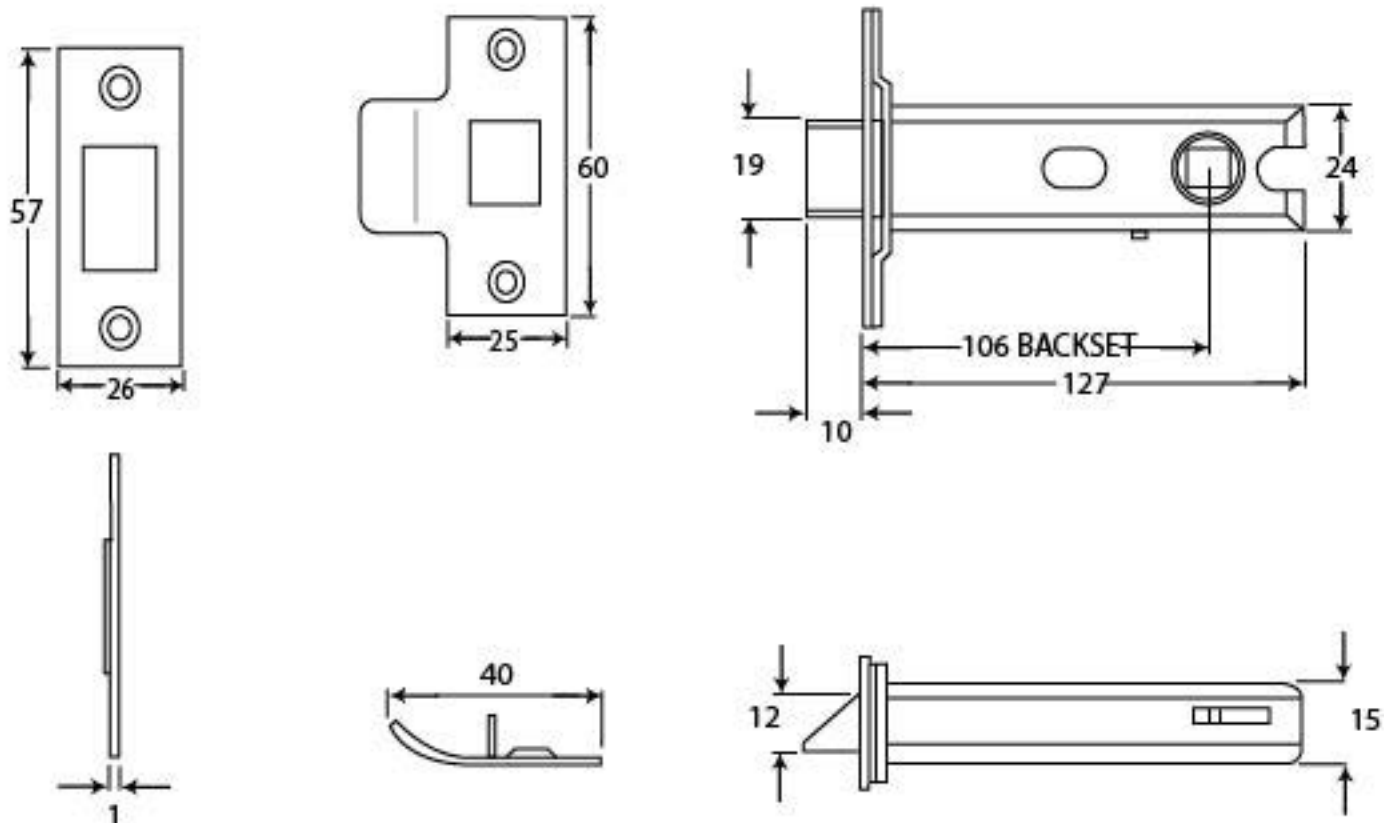

PRODUCT CODE 90132

HANDFORGED
TRADITIONAL
IRON MONGERY

Due to the hand crafted nature of our products all measurements are approximate and should be used as a guide only