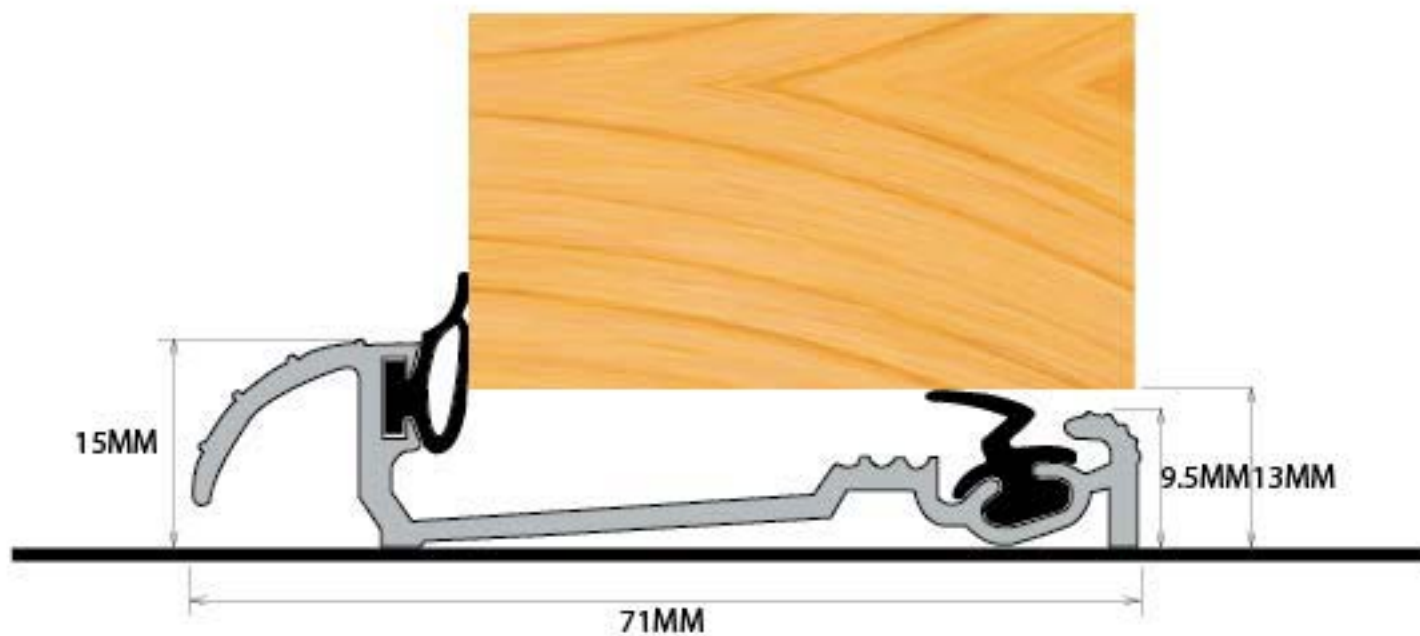

PRODUCT CODE 90133

HANDFORGED
TRADITIONAL
IRON MONGERY

Due to the hand crafted nature of our products all measurements are approximate and should be used as a guide only