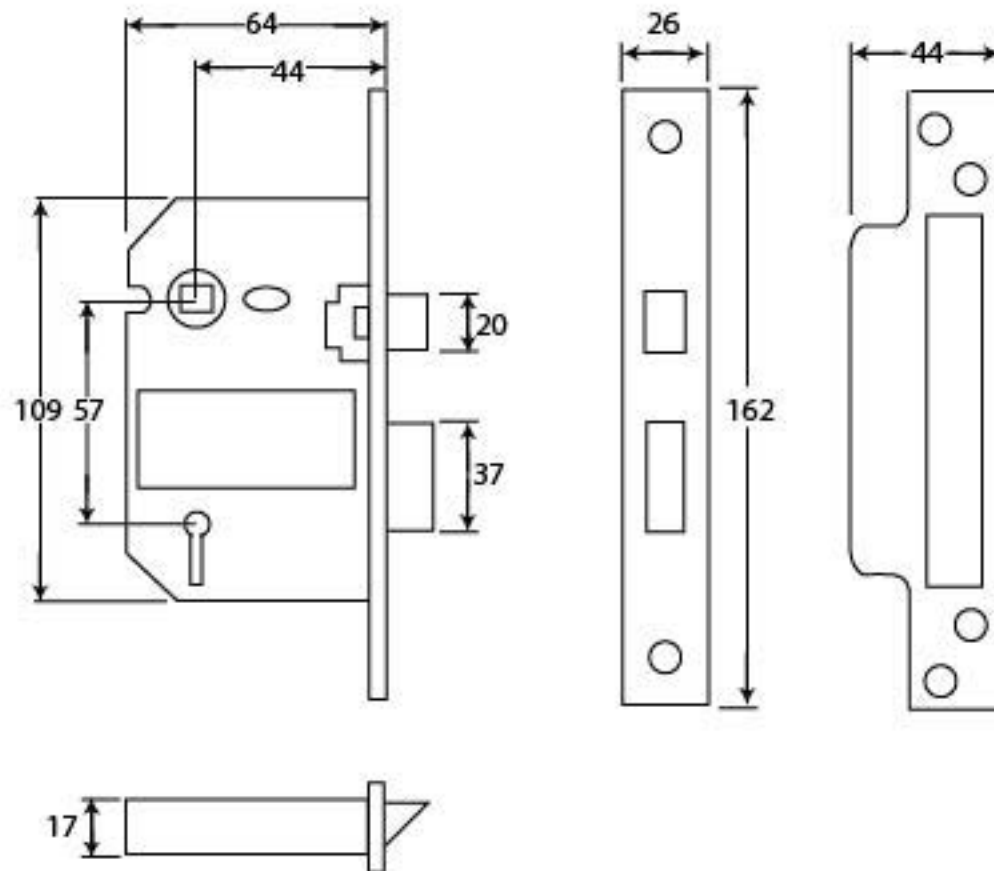

PRODUCT CODE 90134

HANDFORGED
TRADITIONAL
IRON MONGERY

Due to the hand crafted nature of our products all measurements are approximate and should be used as a guide only