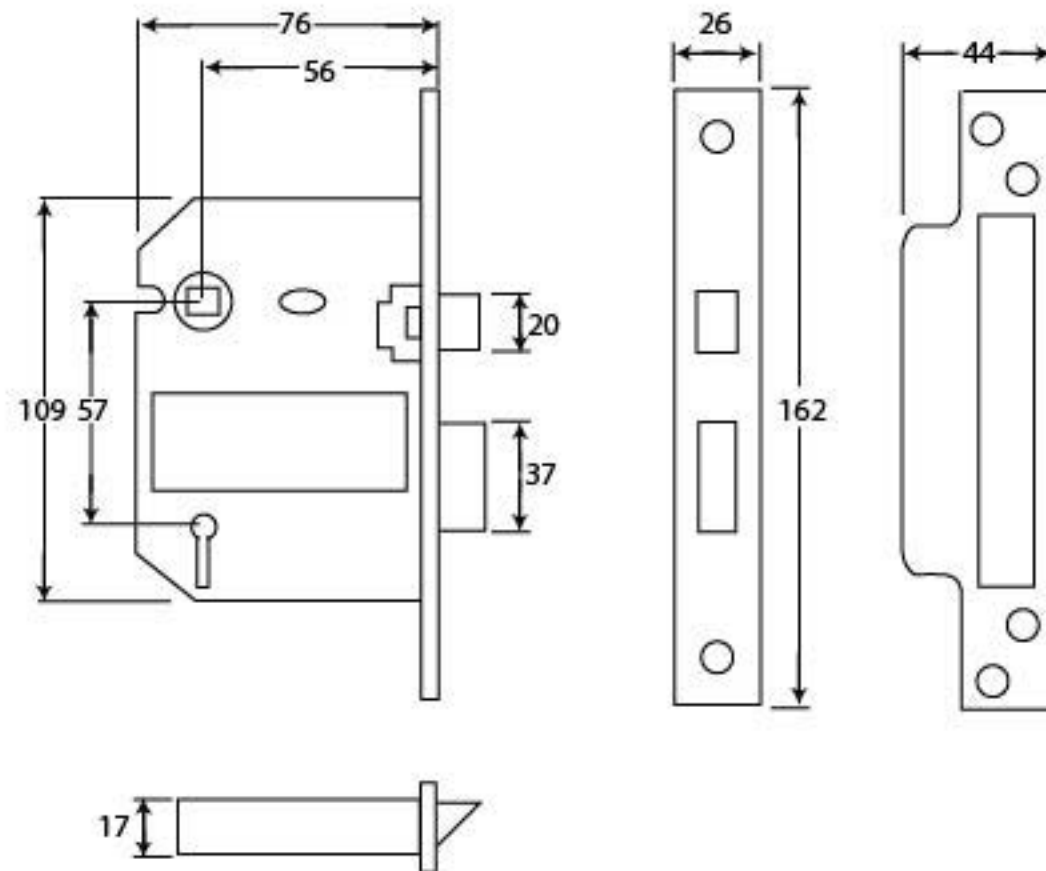

PRODUCT CODE 90136

HANDFORGED
TRADITIONAL
IRON MONGERY

Due to the hand crafted nature of our products all measurements are approximate and should be used as a guide only