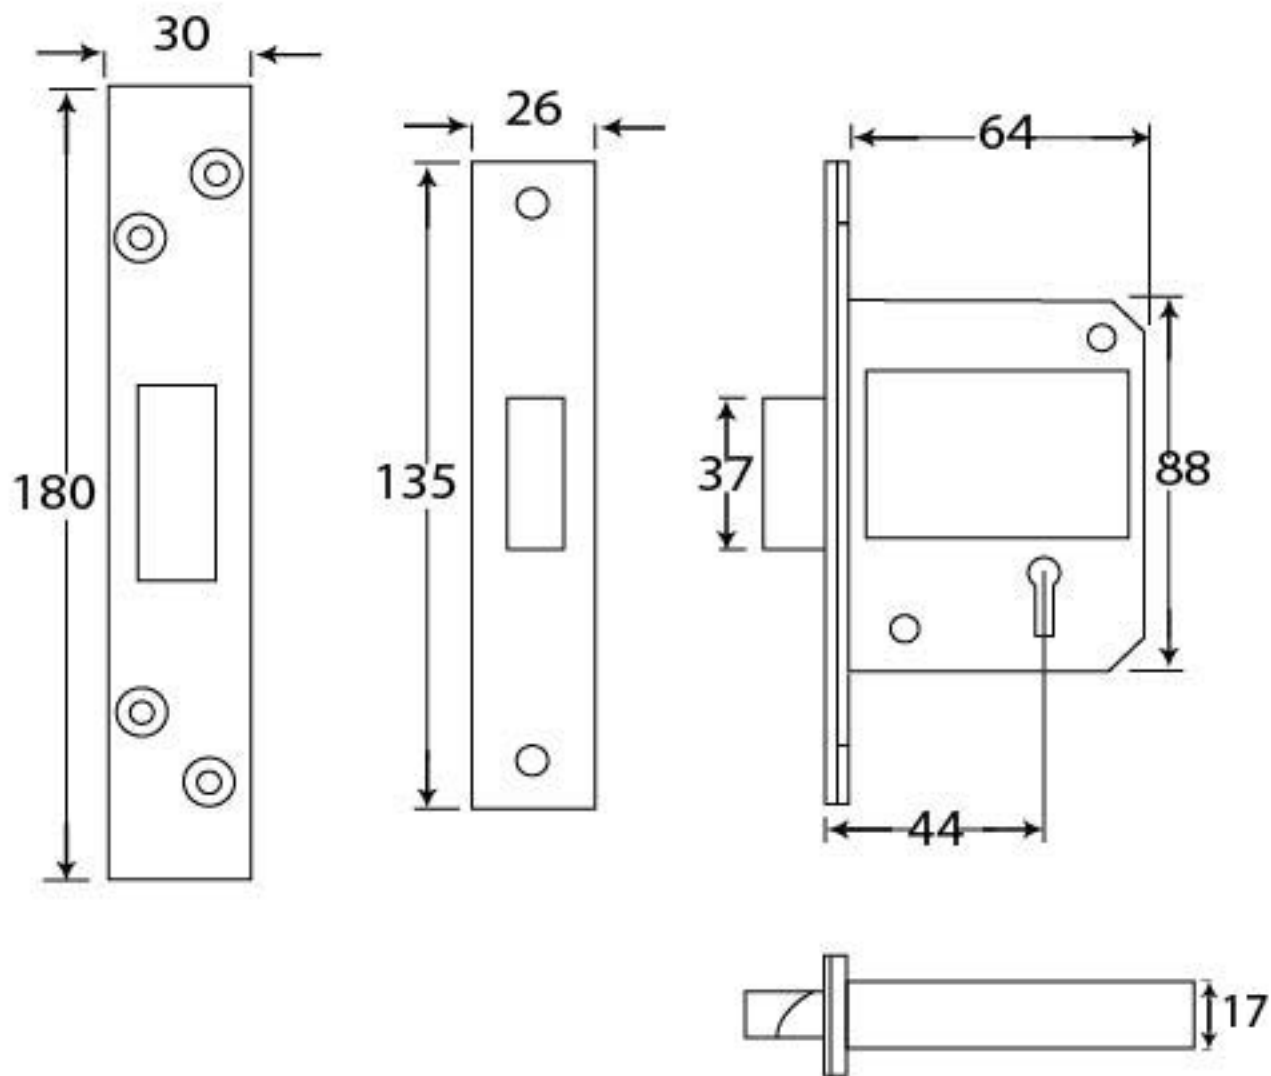

PRODUCT CODE 90137

HANDFORGED
TRADITIONAL
IRON MONGERY

Due to the hand crafted nature of our products all measurements are approximate and should be used as a guide only