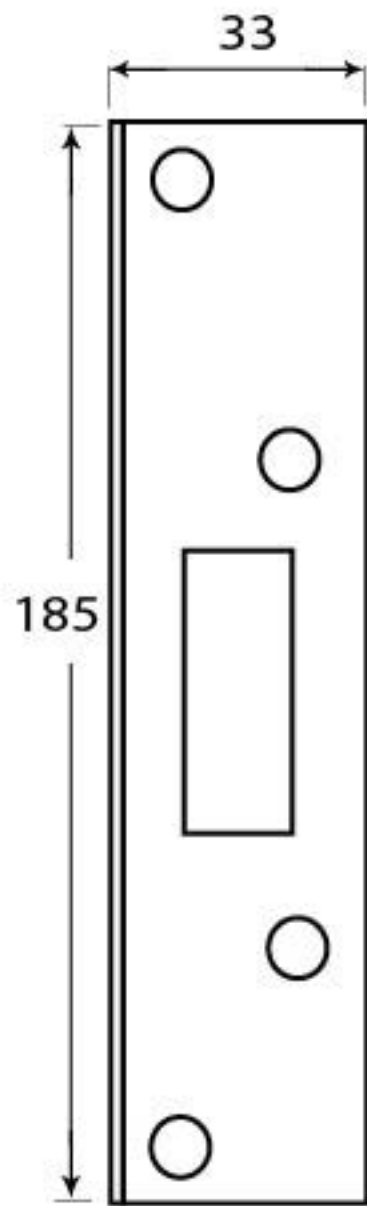

PRODUCT CODE 90138

HANDFORGED
TRADITIONAL
IRON MONGERY

Due to the hand crafted nature of our products all measurements are approximate and should be used as a guide only