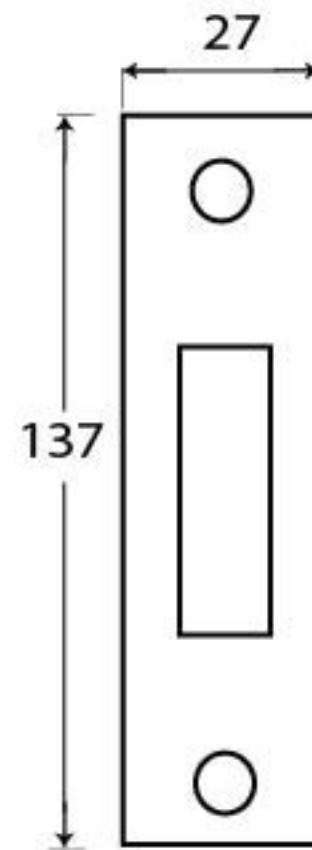

PRODUCT CODE 90138

HANDFORGED
TRADITIONAL
IRON MONGERY

Due to the hand crafted nature of our products all measurements are approximate and should be used as a guide only