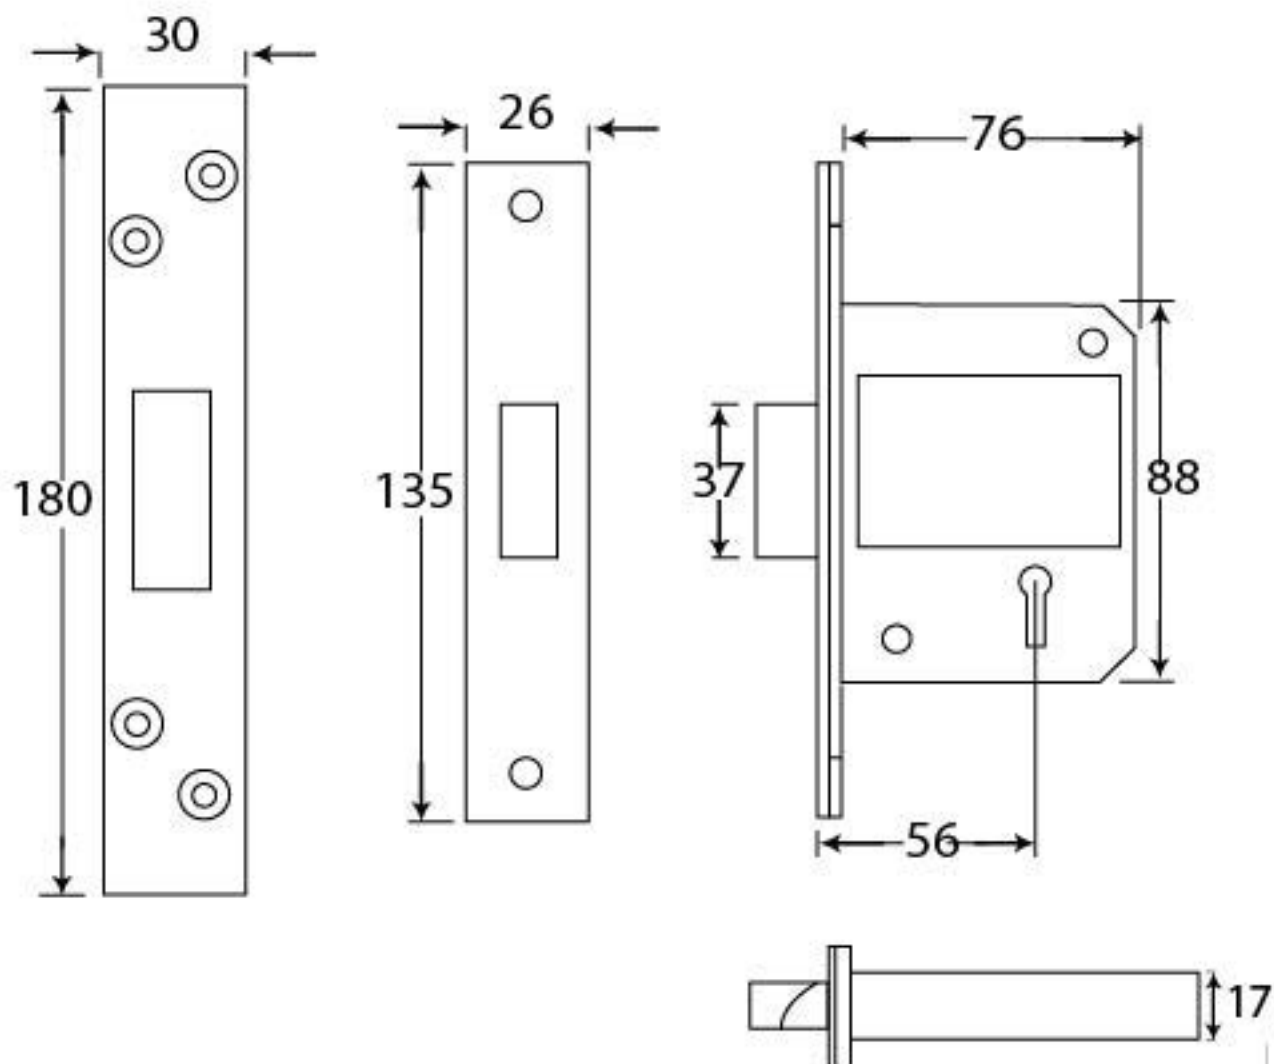

PRODUCT CODE 90139

HANDFORGED
TRADITIONAL
IRON MONGERY

Due to the hand crafted nature of our products all measurements are approximate and should be used as a guide only