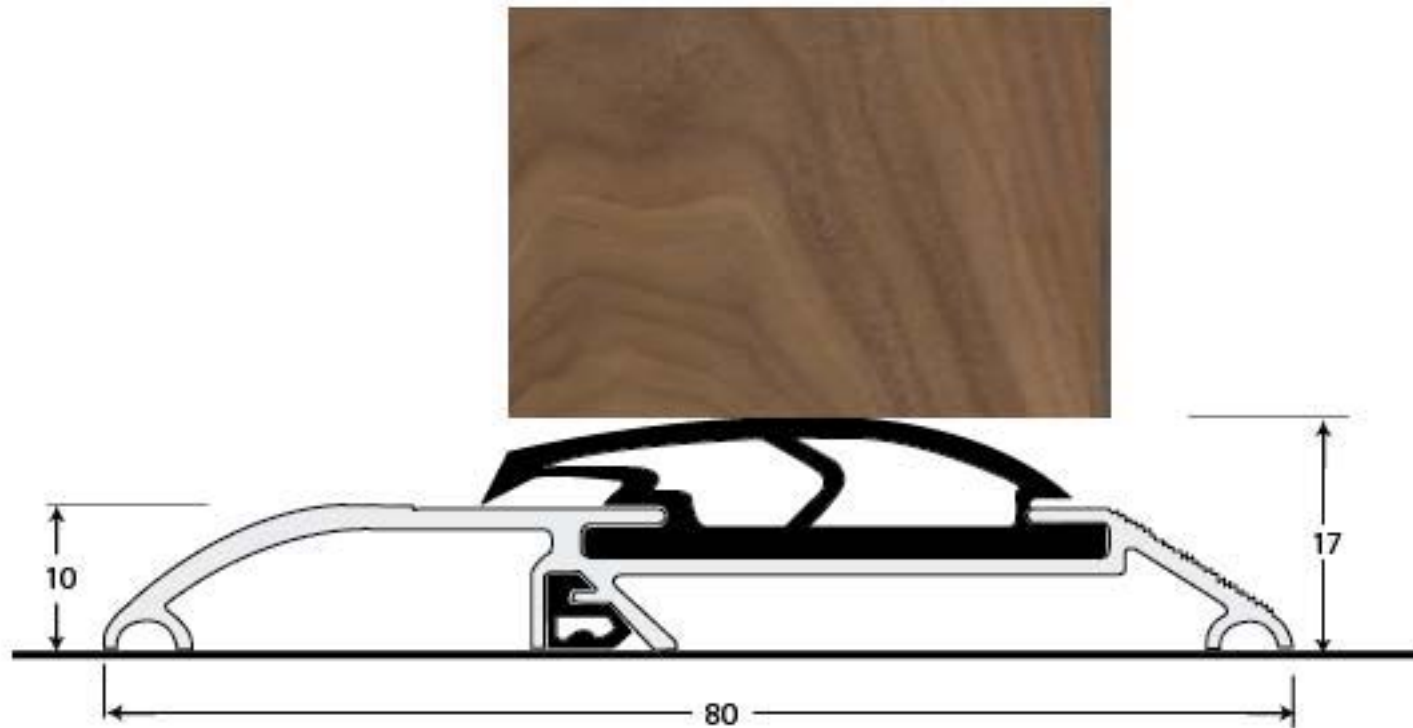

PRODUCT CODE 90148

HANDFORGED
TRADITIONAL
IRONMONGERY

Due to the hand crafted nature of our products all measurements are approximate and should be used as a guide only