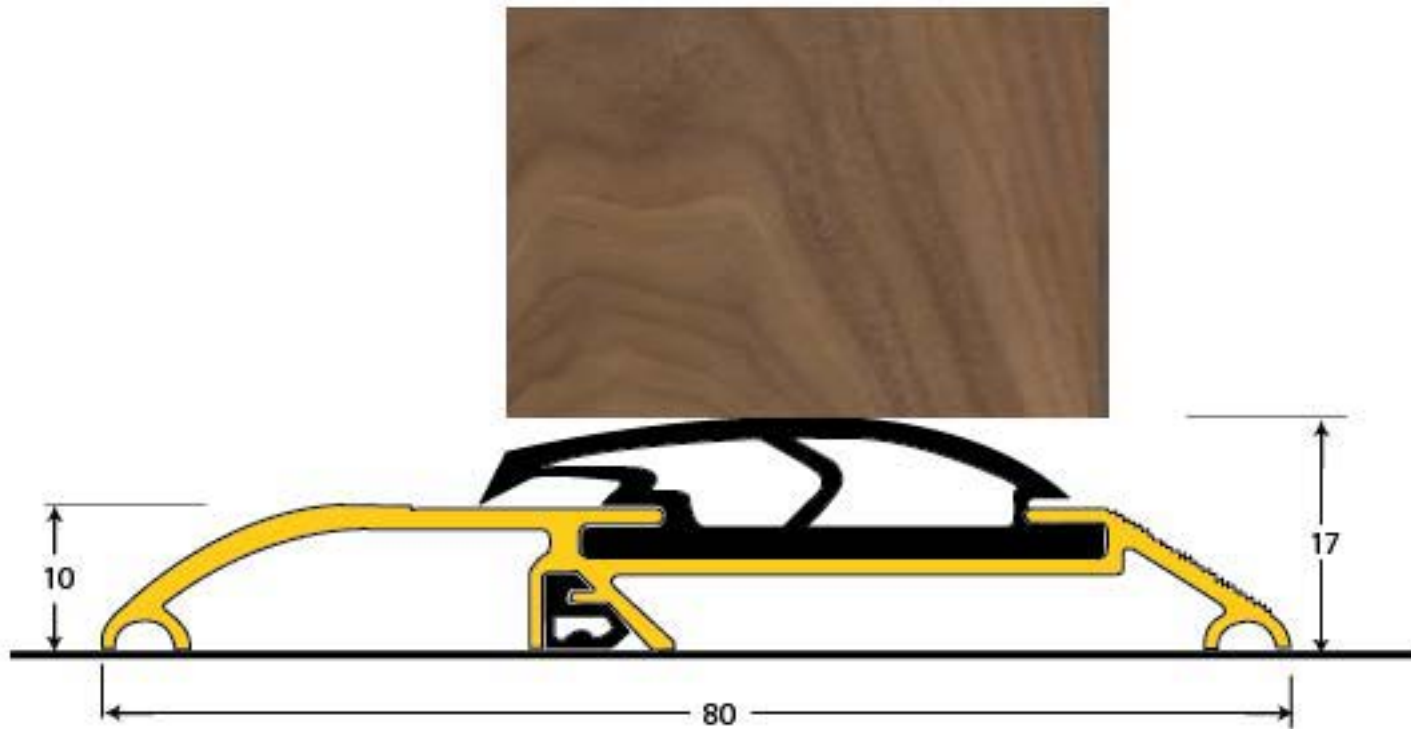

PRODUCT CODE 90149

HANDFORGED  
TRADITIONAL  
IRONMONGERY

Due to the hand crafted nature of our products all measurements are approximate and should be used as a guide only