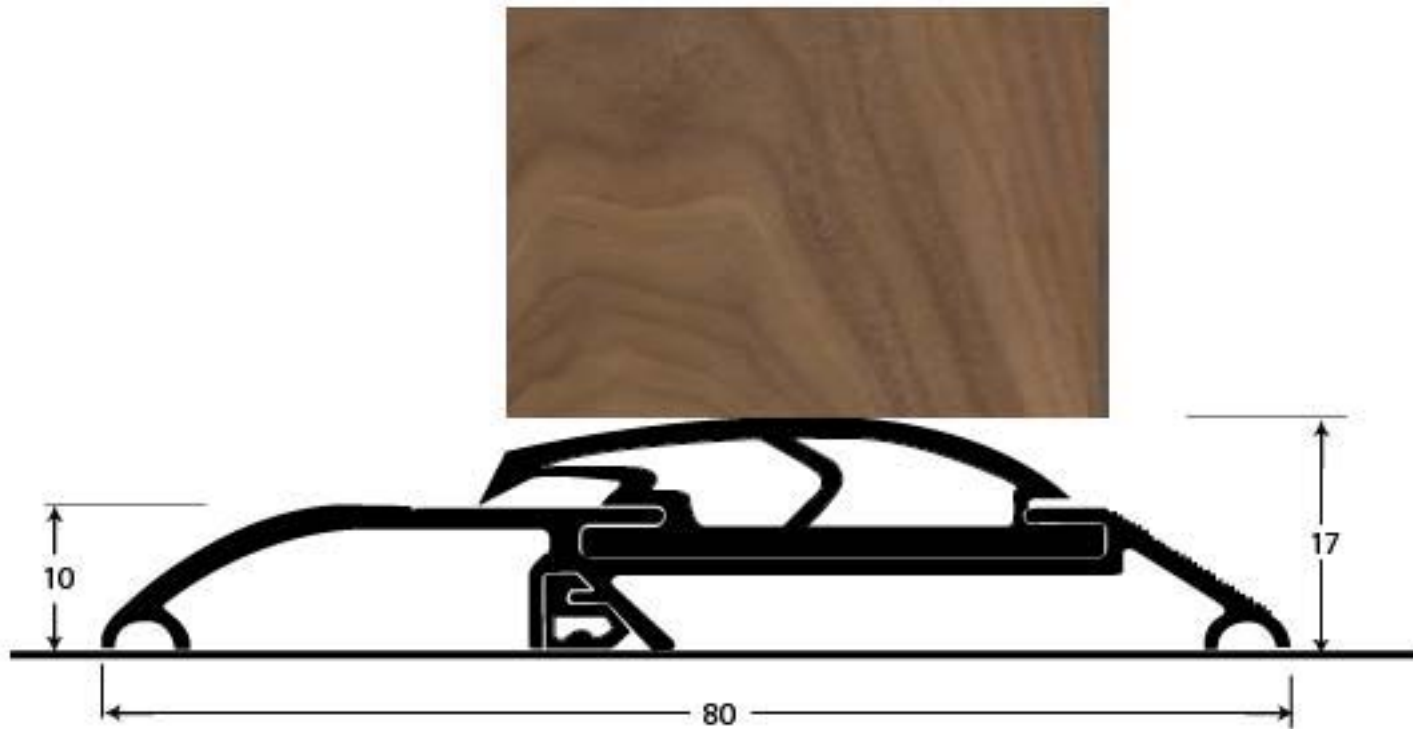

PRODUCT CODE 90150

HANDFORGED
TRADITIONAL
IRONMONGERY

Due to the hand crafted nature of our products all measurements are approximate and should be used as a guide only