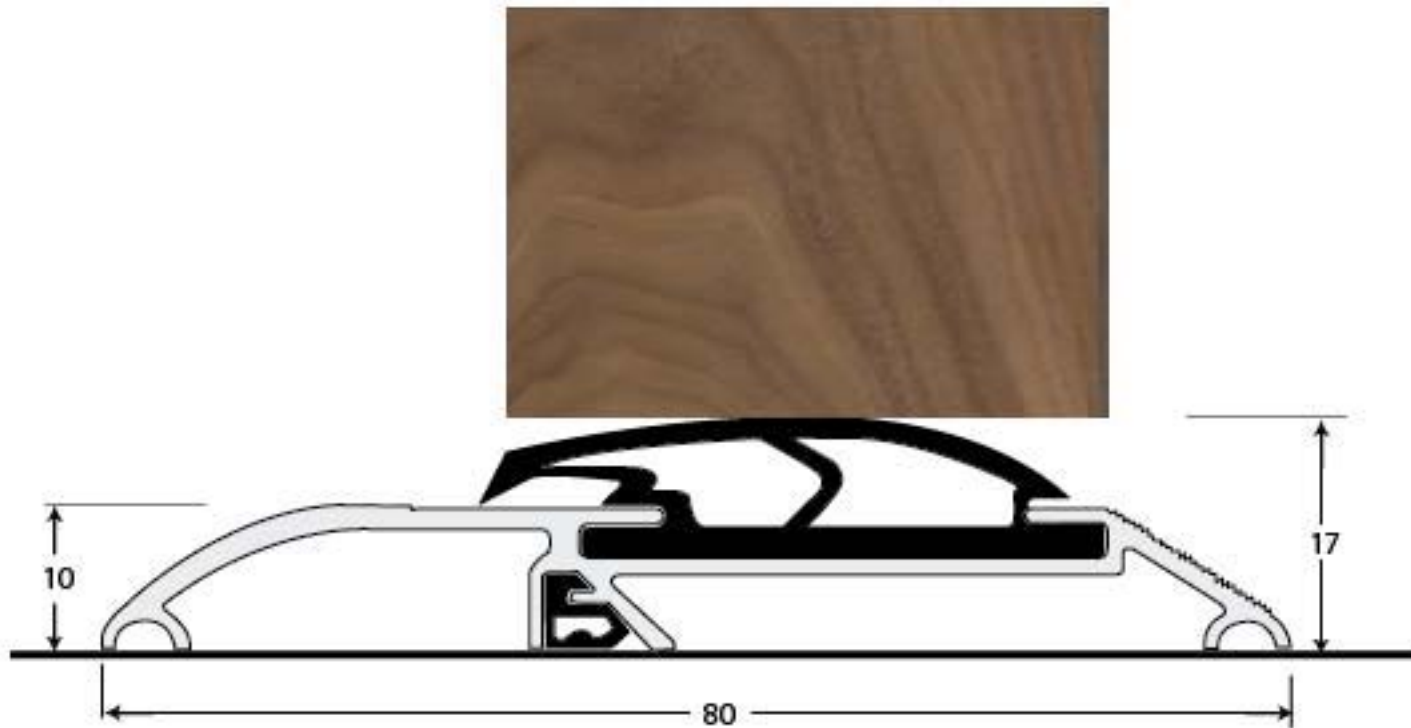

PRODUCT CODE 90151

HANDFORGED
TRADITIONAL
IRONMONGERY

Due to the hand crafted nature of our products all measurements are approximate and should be used as a guide only