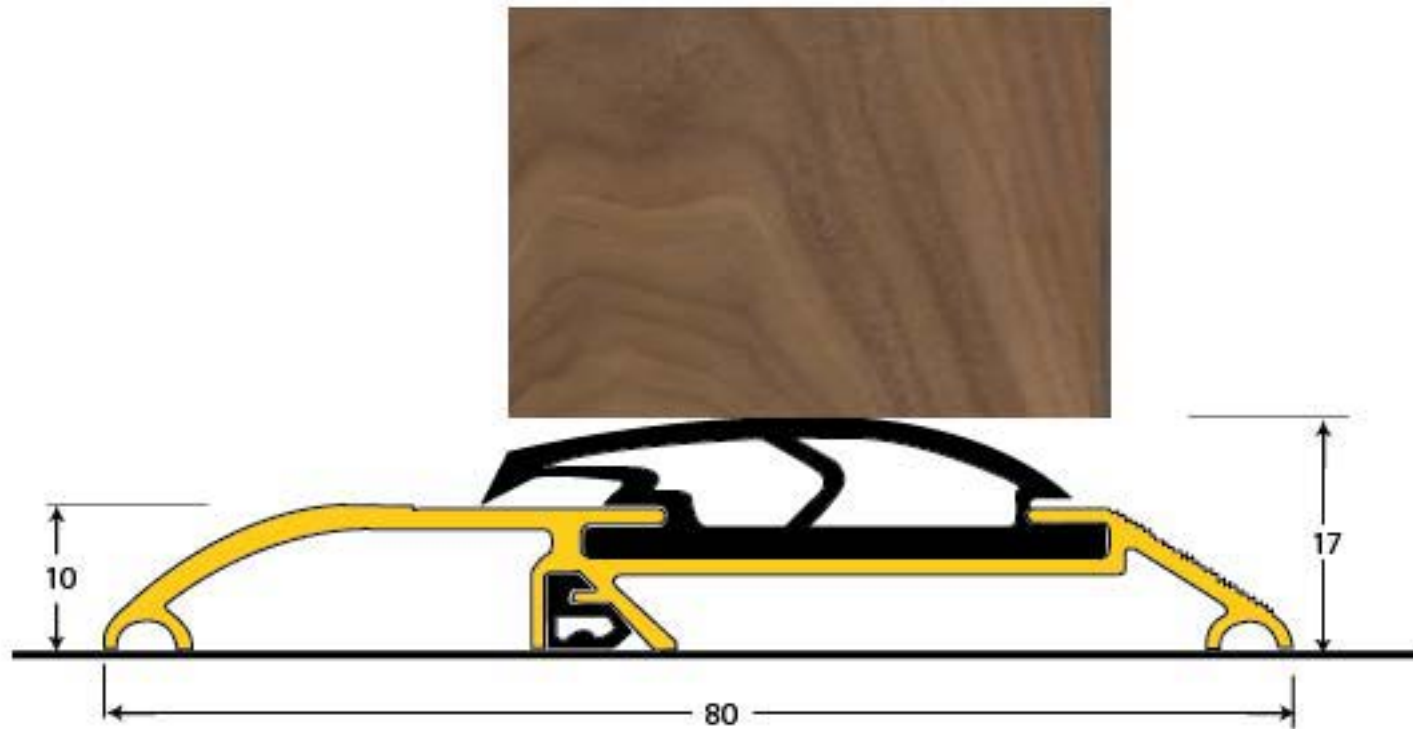

PRODUCT CODE 90152

HANDFORGED
TRADITIONAL
IRONMONGERY

Due to the hand crafted nature of our products all measurements are approximate and should be used as a guide only