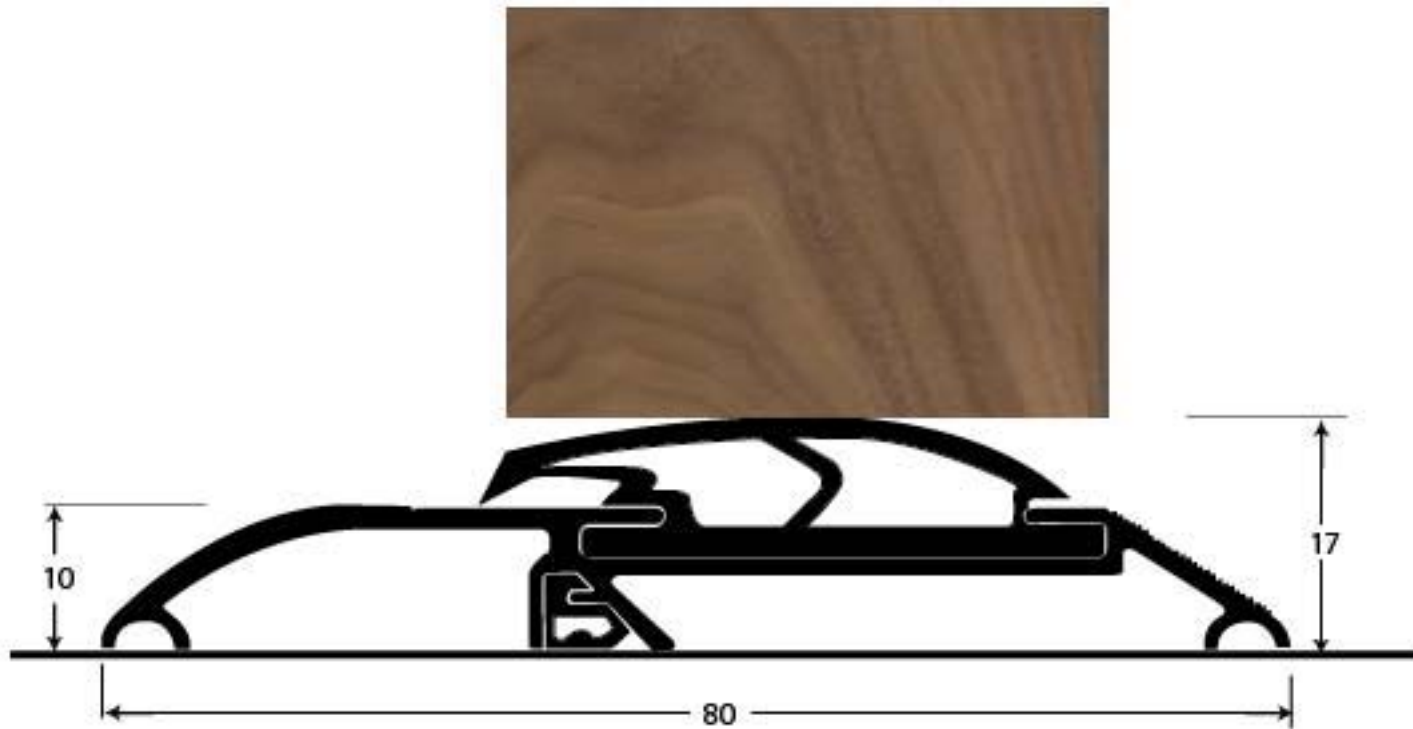

PRODUCT CODE 90153

HANDFORGED  
TRADITIONAL  
IRONMONGERY

Due to the hand crafted nature of our products all measurements are approximate and should be used as a guide only