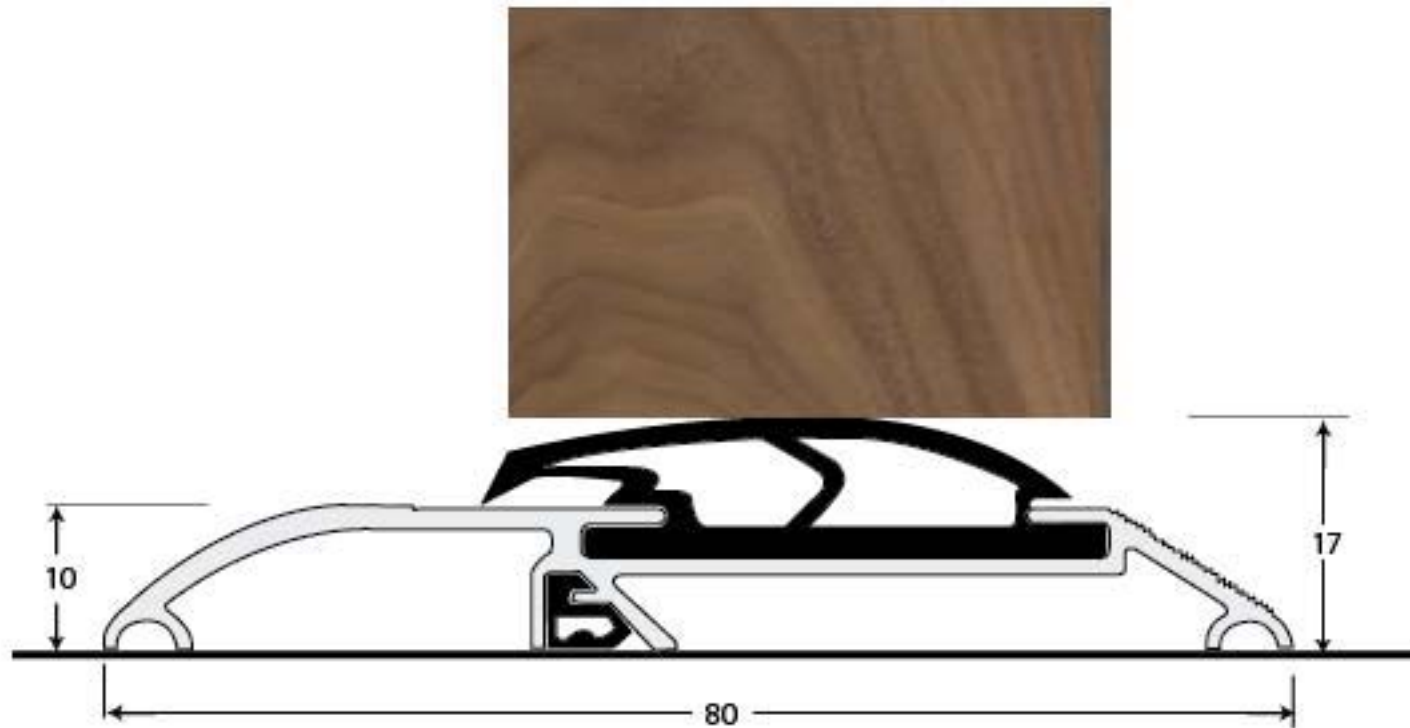

PRODUCT CODE 90154

HANDFORGED
TRADITIONAL
IRONMONGERY

Due to the hand crafted nature of our products all measurements are approximate and should be used as a guide only