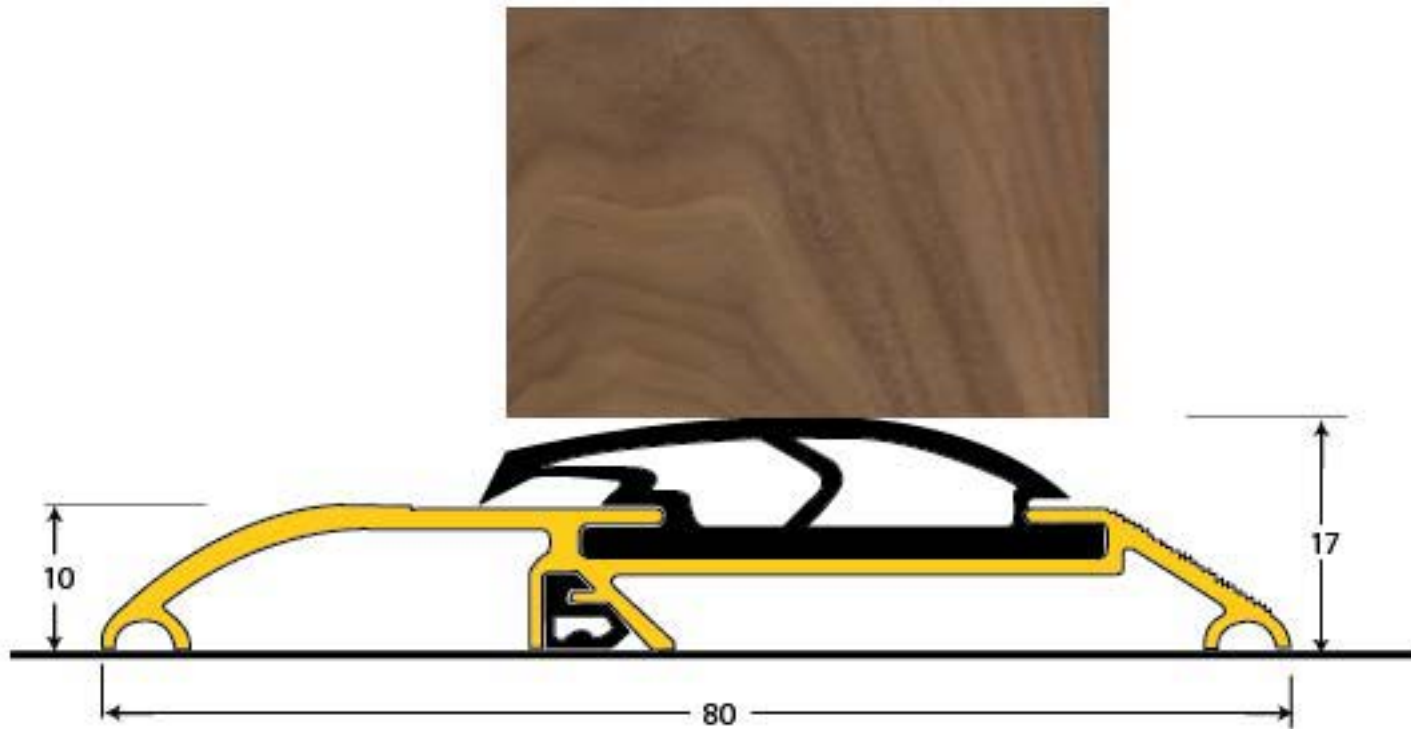

PRODUCT CODE 90155

HANDFORGED  
TRADITIONAL  
IRONMONGERY

Due to the hand crafted nature of our products all measurements are approximate and should be used as a guide only