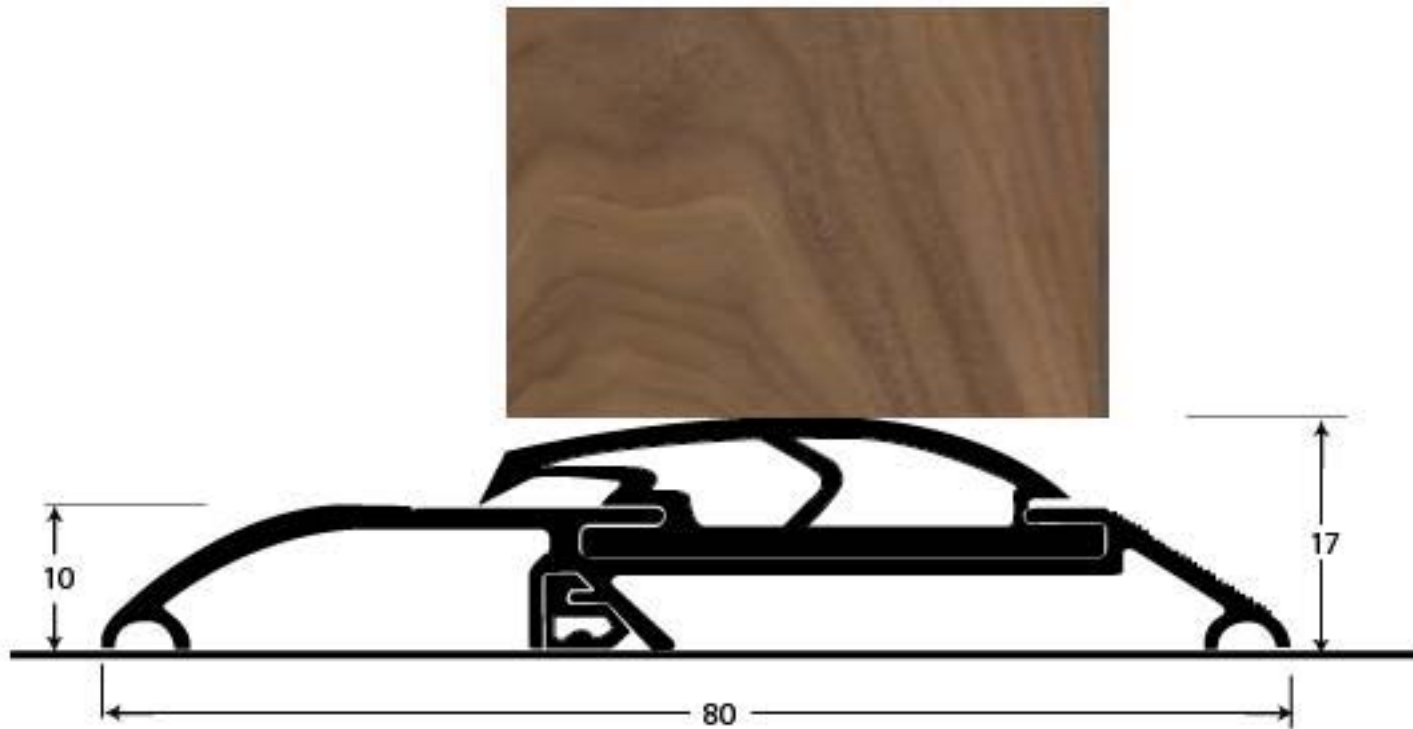

PRODUCT CODE 90156

HANDFORGED
TRADITIONAL
IRONMONGERY

Due to the hand crafted nature of our products all measurements are approximate and should be used as a guide only