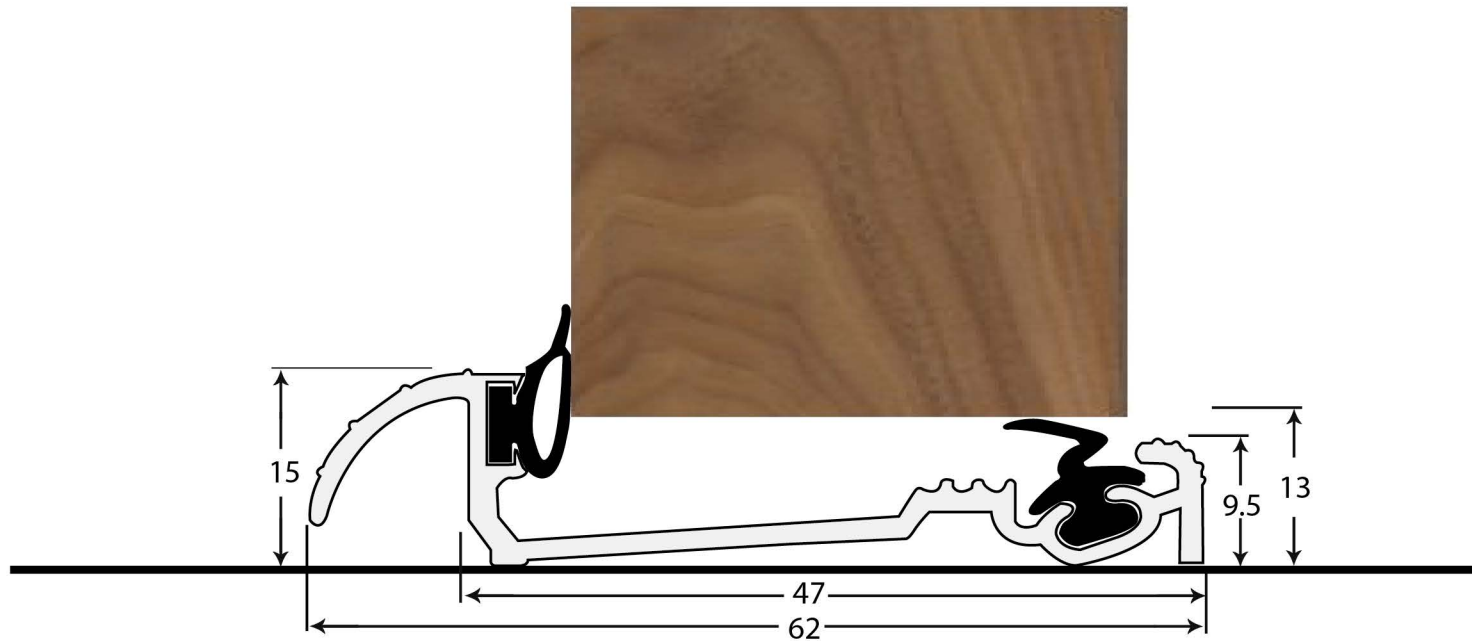

PRODUCT CODE 90157

HANDFORGED  
TRADITIONAL  
IRONMONGERY

Due to the hand crafted nature of our products all measurements are approximate and should be used as a guide only