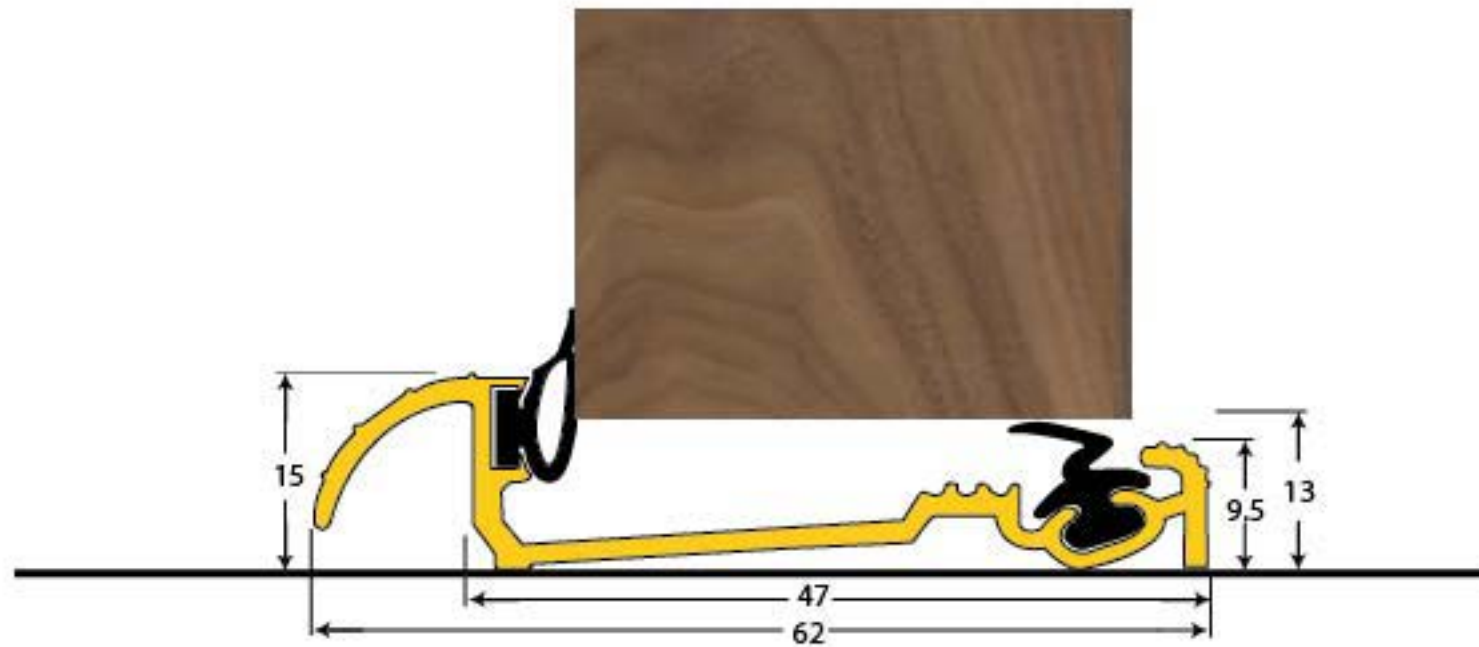

PRODUCT CODE 90158

HANDFORGED  
TRADITIONAL  
IRON MONGERY

Due to the hand crafted nature of our products all measurements are approximate and should be used as a guide only