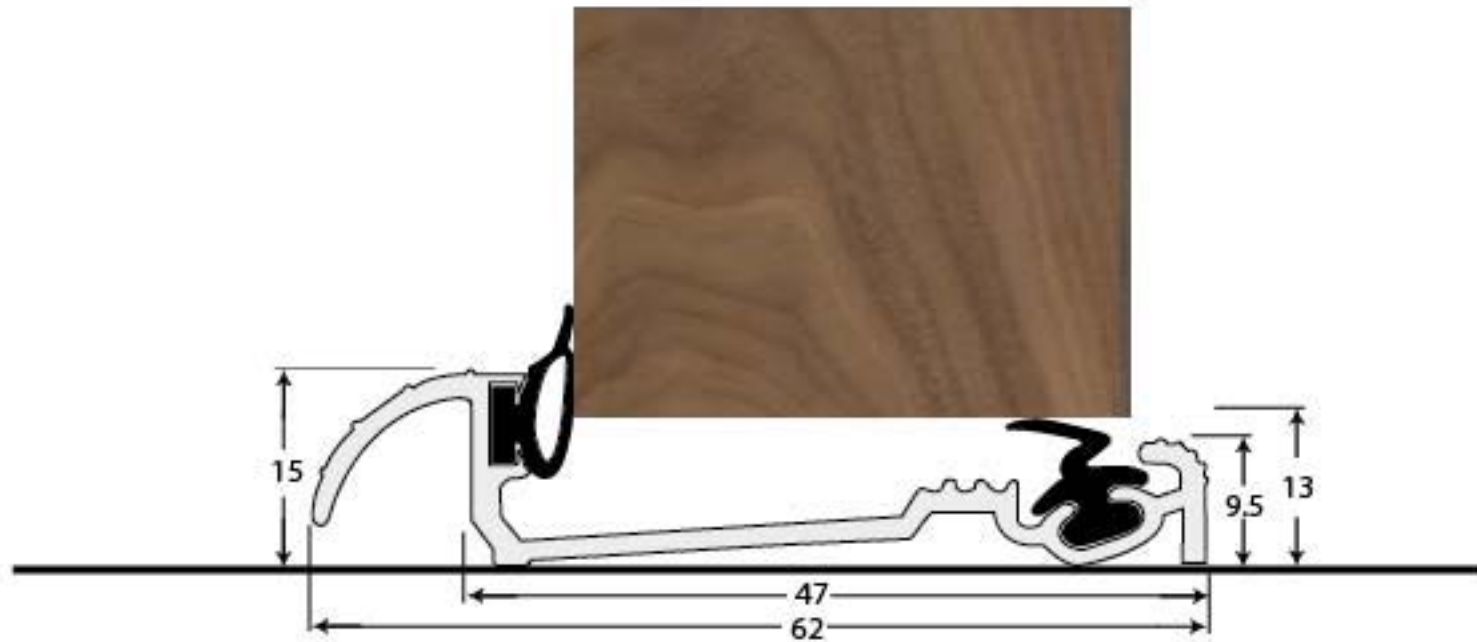

PRODUCT CODE 90159

HANDFORGED
TRADITIONAL
IRONMONGERY

Due to the hand crafted nature of our products all measurements are approximate and should be used as a guide only