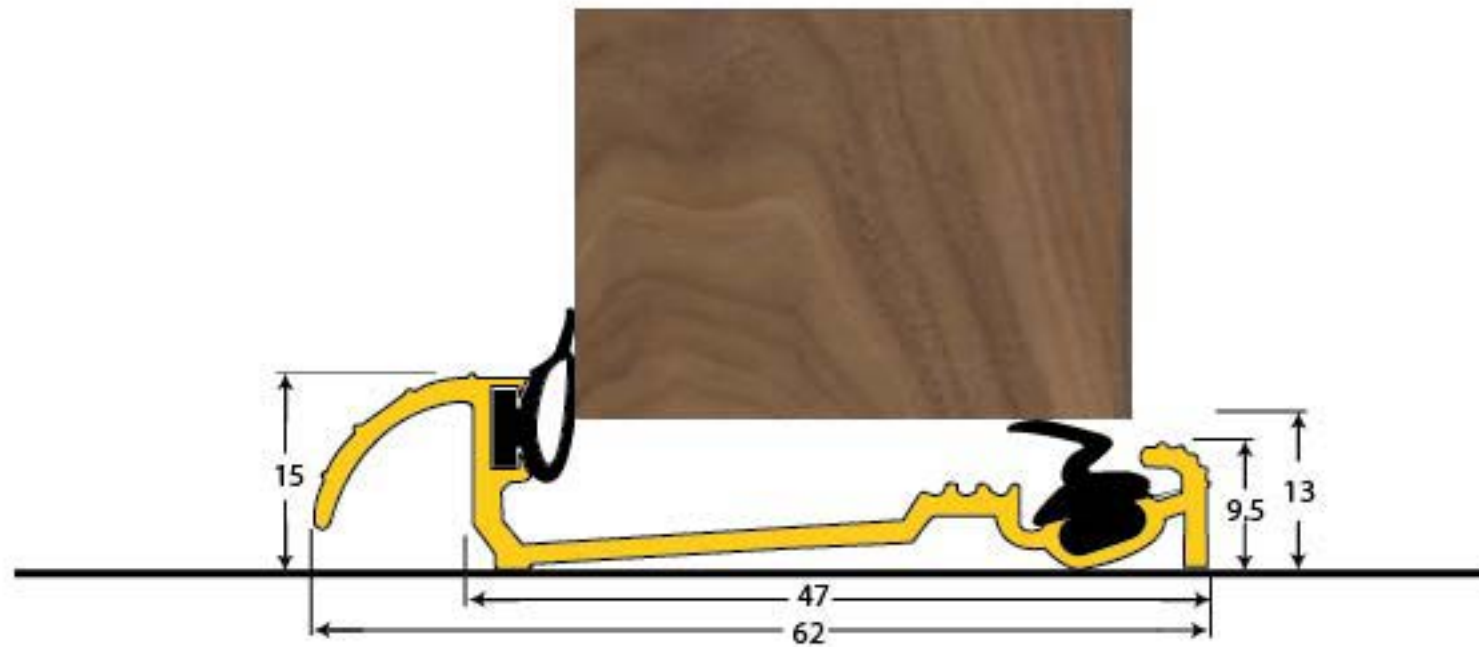

PRODUCT CODE 90160

HANDFORGED  
TRADITIONAL  
IRONMONGERY

Due to the hand crafted nature of our products all measurements are approximate and should be used as a guide only