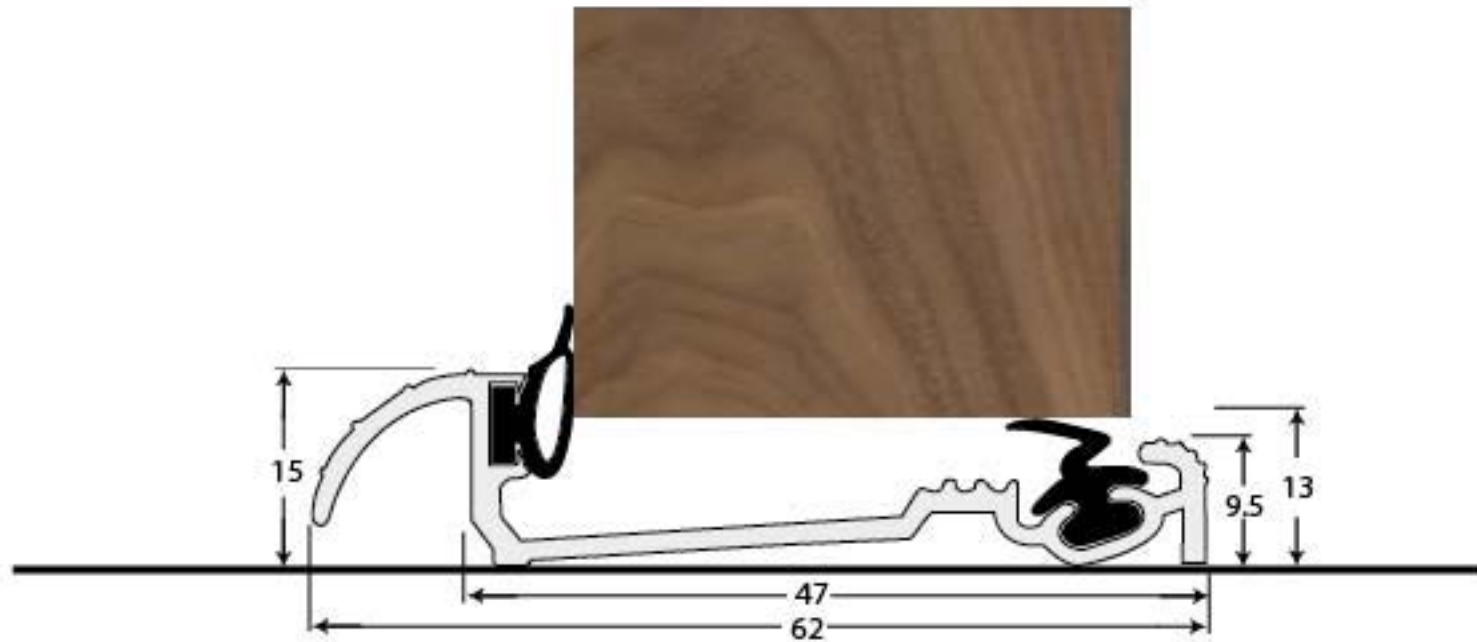

PRODUCT CODE 90161

HANDFORGED
TRADITIONAL
IRONMONGERY

Due to the hand crafted nature of our products all measurements are approximate and should be used as a guide only