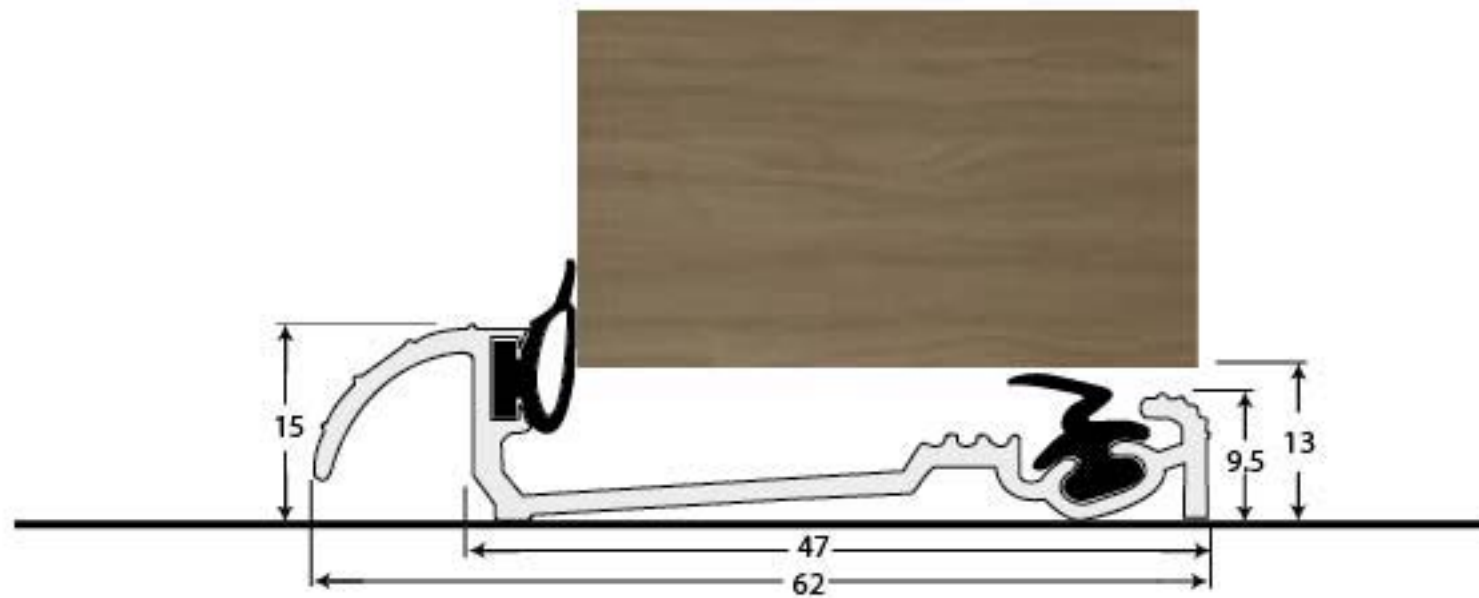

PRODUCT CODE 90162

HANDFORGED  
TRADITIONAL  
IRON MONGERY

Due to the hand crafted nature of our products all measurements are approximate and should be used as a guide only