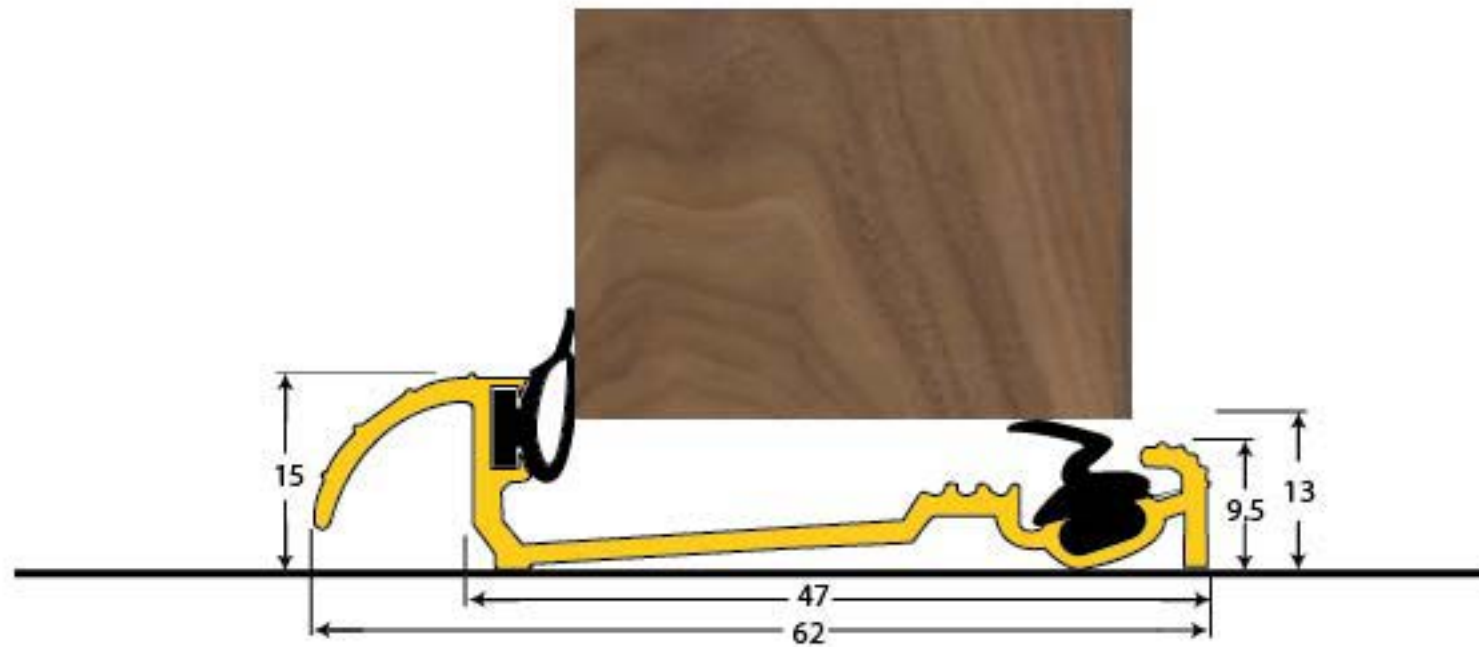

PRODUCT CODE 90163

HANDFORGED
TRADITIONAL
IRON MONGERY

Due to the hand crafted nature of our products all measurements are approximate and should be used as a guide only