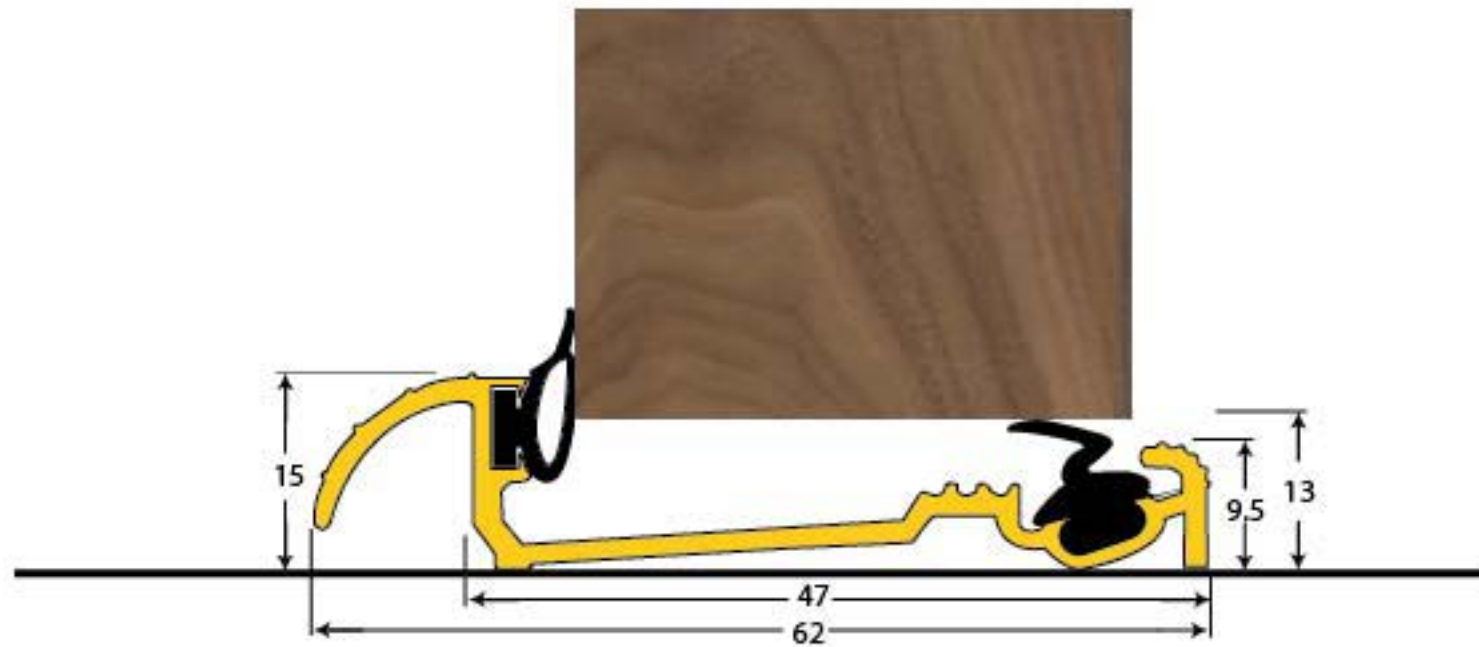

PRODUCT CODE 90164

HANDFORGED  
TRADITIONAL  
IRONMONGERY

Due to the hand crafted nature of our products all measurements are approximate and should be used as a guide only