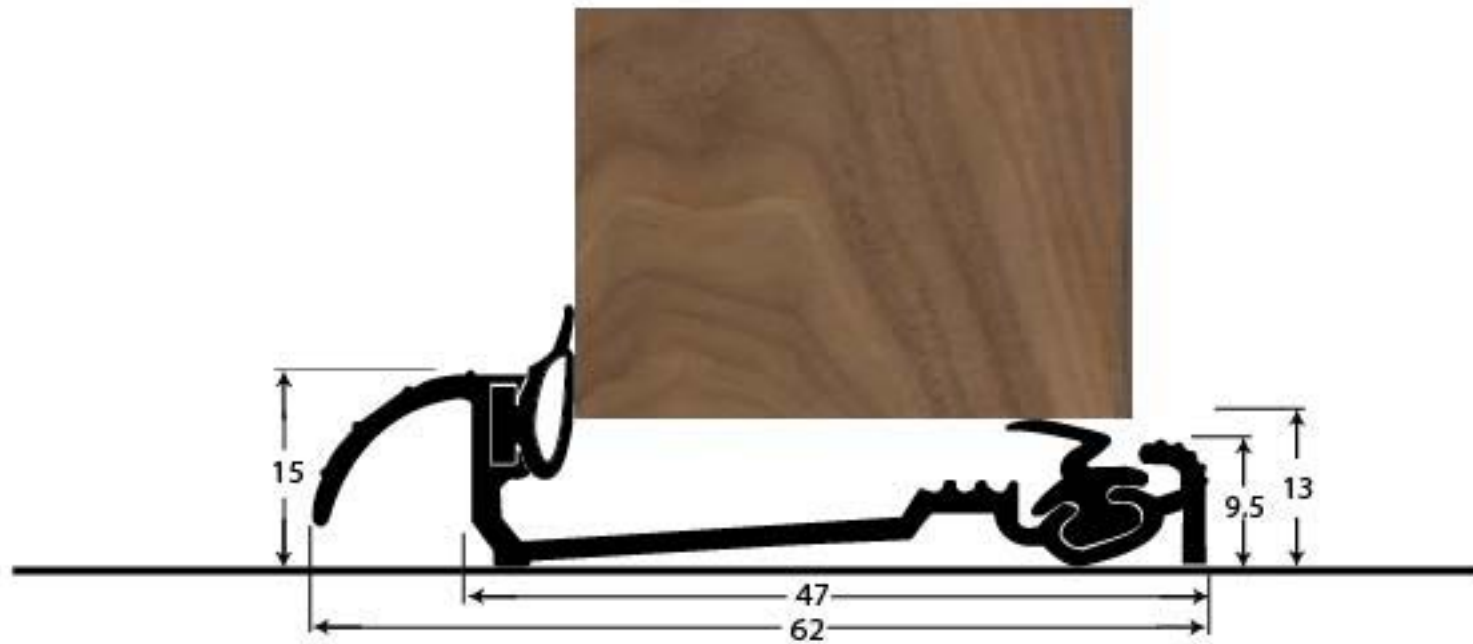

PRODUCT CODE 90165

HANDFORGED
TRADITIONAL
IRONMONGERY

Due to the hand crafted nature of our products all measurements are approximate and should be used as a guide only