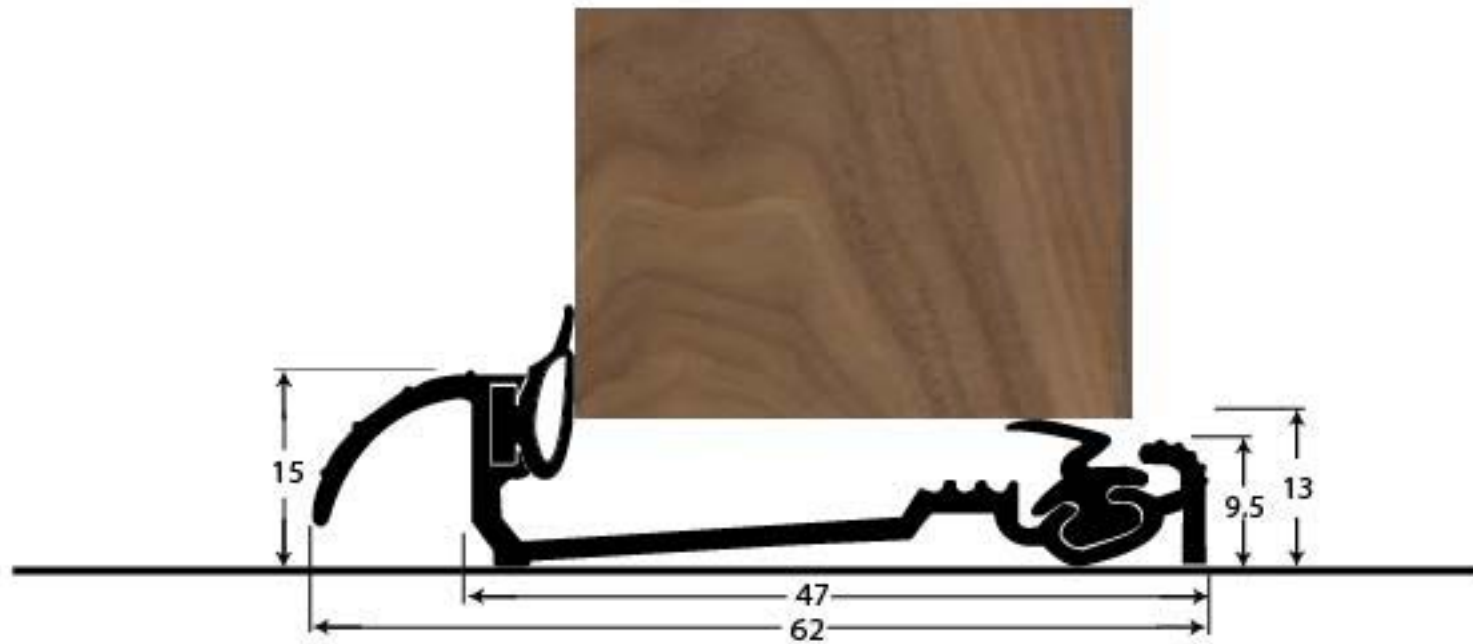

PRODUCT CODE 90166

HANDFORGED  
TRADITIONAL  
IRONMONGERY

Due to the hand crafted nature of our products all measurements are approximate and should be used as a guide only