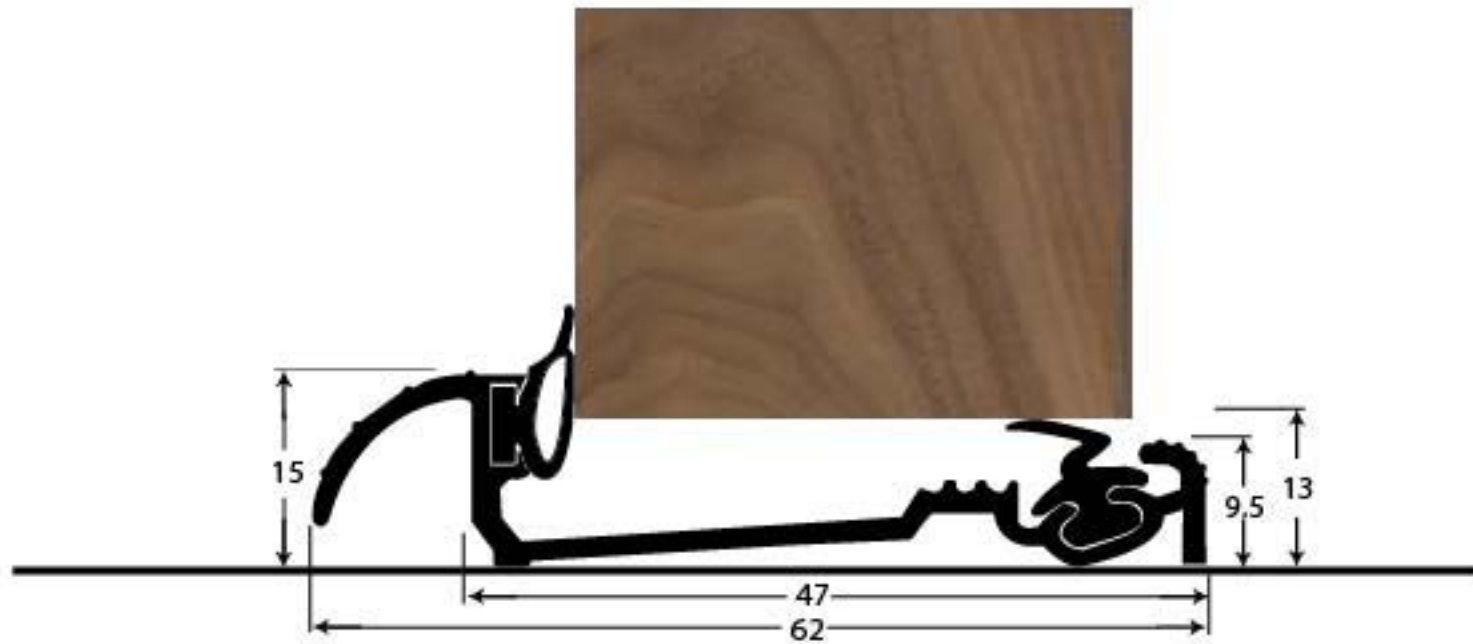

PRODUCT CODE 90167

HANDFORGED
TRADITIONAL
IRONMONGERY

Due to the hand crafted nature of our products all measurements are approximate and should be used as a guide only