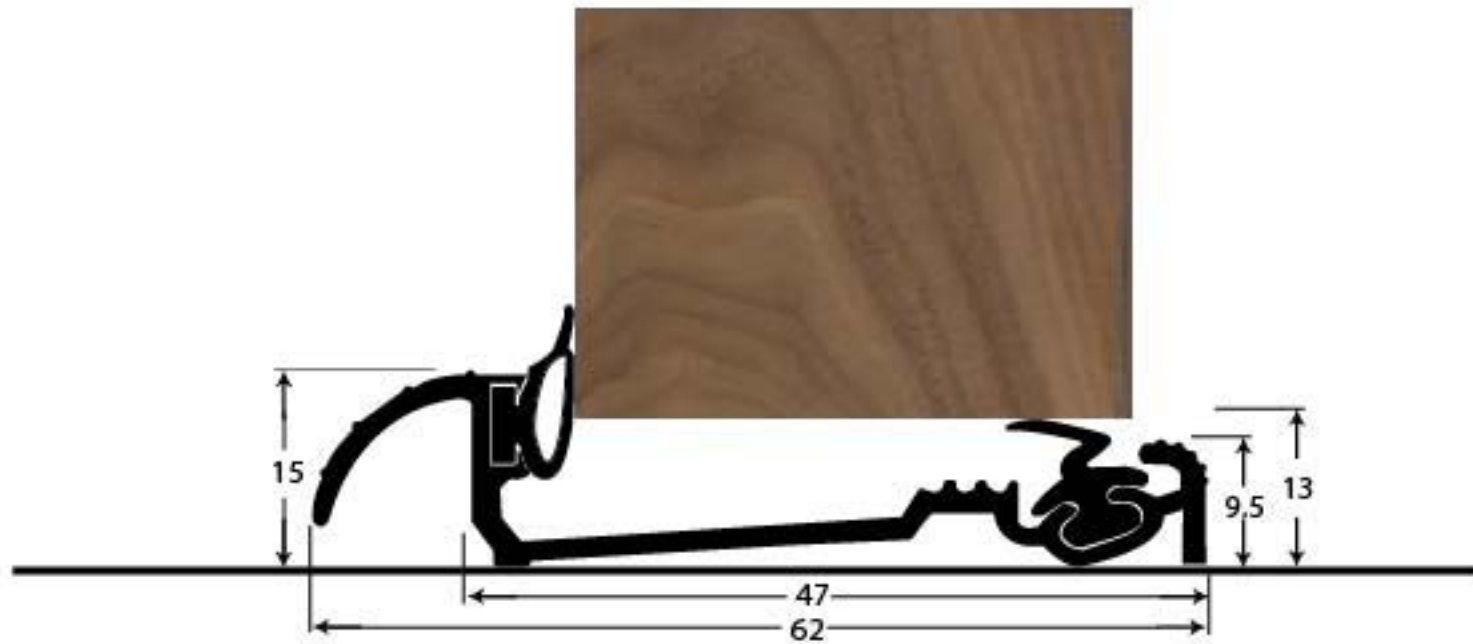

PRODUCT CODE 90168

HANDFORGED
TRADITIONAL
IRONMONGERY

Due to the hand crafted nature of our products all measurements are approximate and should be used as a guide only