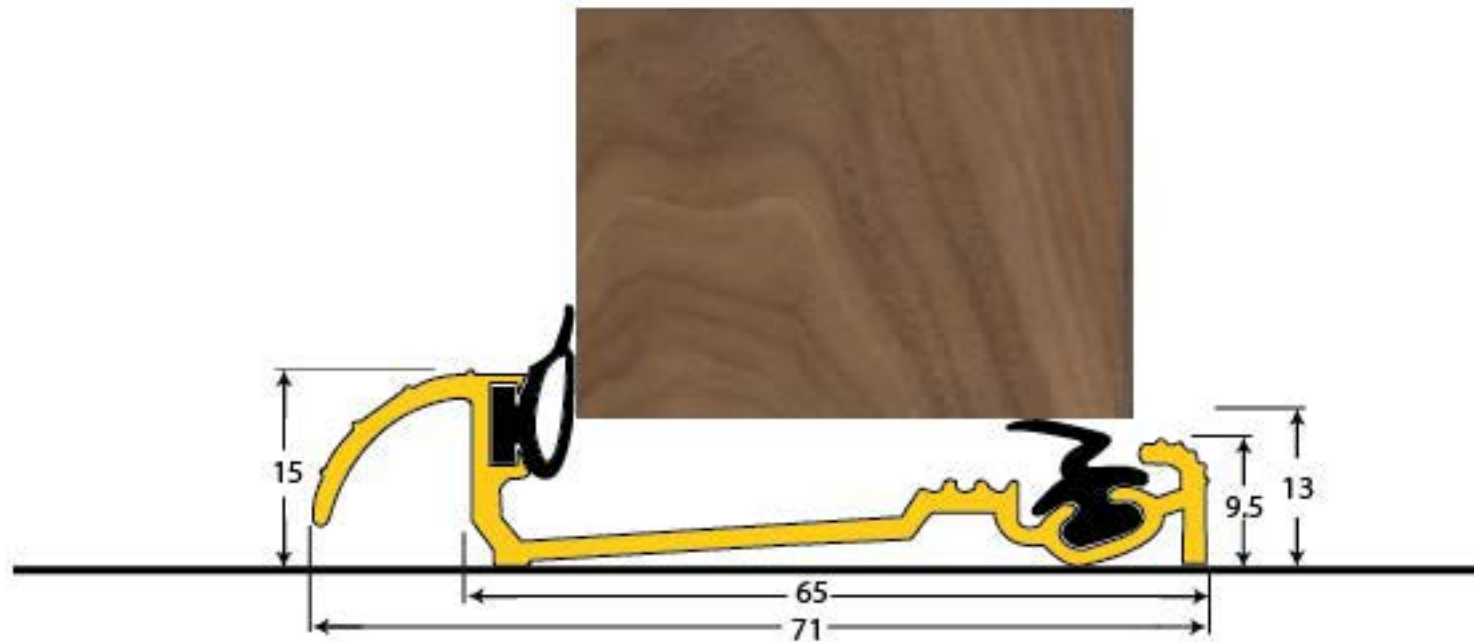

PRODUCT CODE 90169

HANDFORGED  
TRADITIONAL  
IRONMONGERY

Due to the hand crafted nature of our products all measurements are approximate and should be used as a guide only