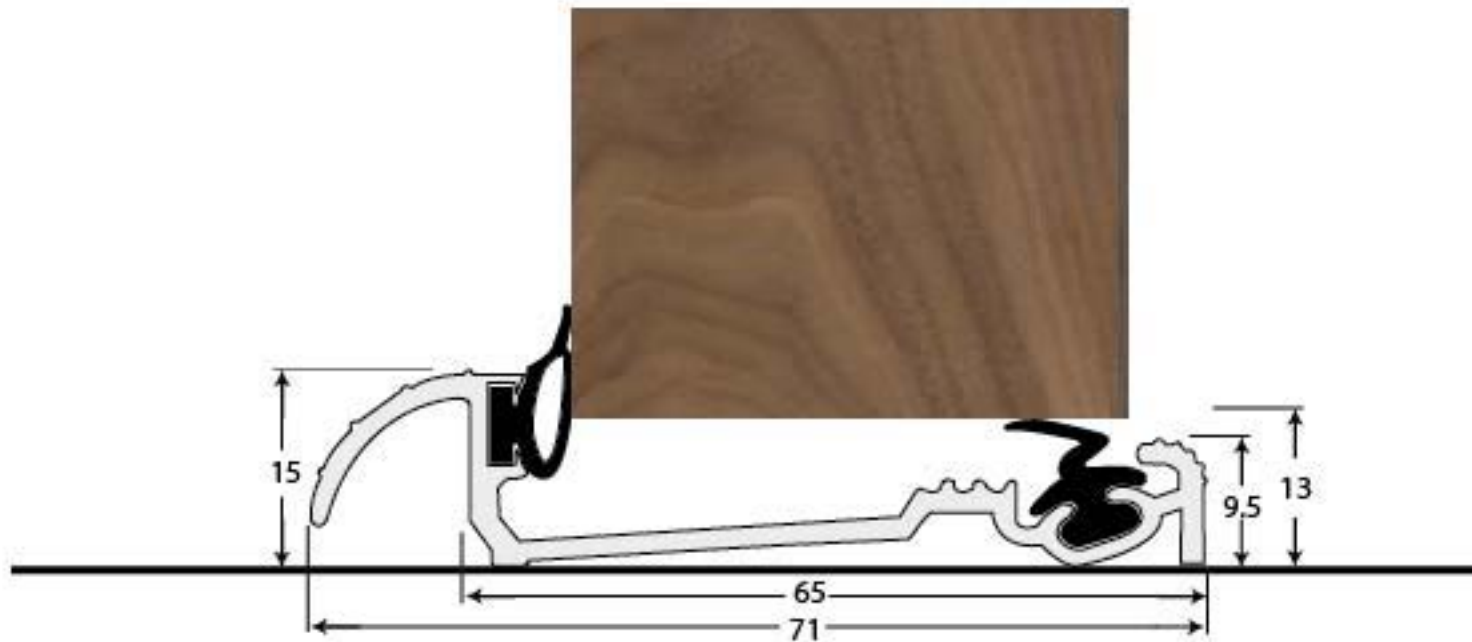

PRODUCT CODE 90170

HANDFORGED
TRADITIONAL
IRONMONGERY

Due to the hand crafted nature of our products all measurements are approximate and should be used as a guide only