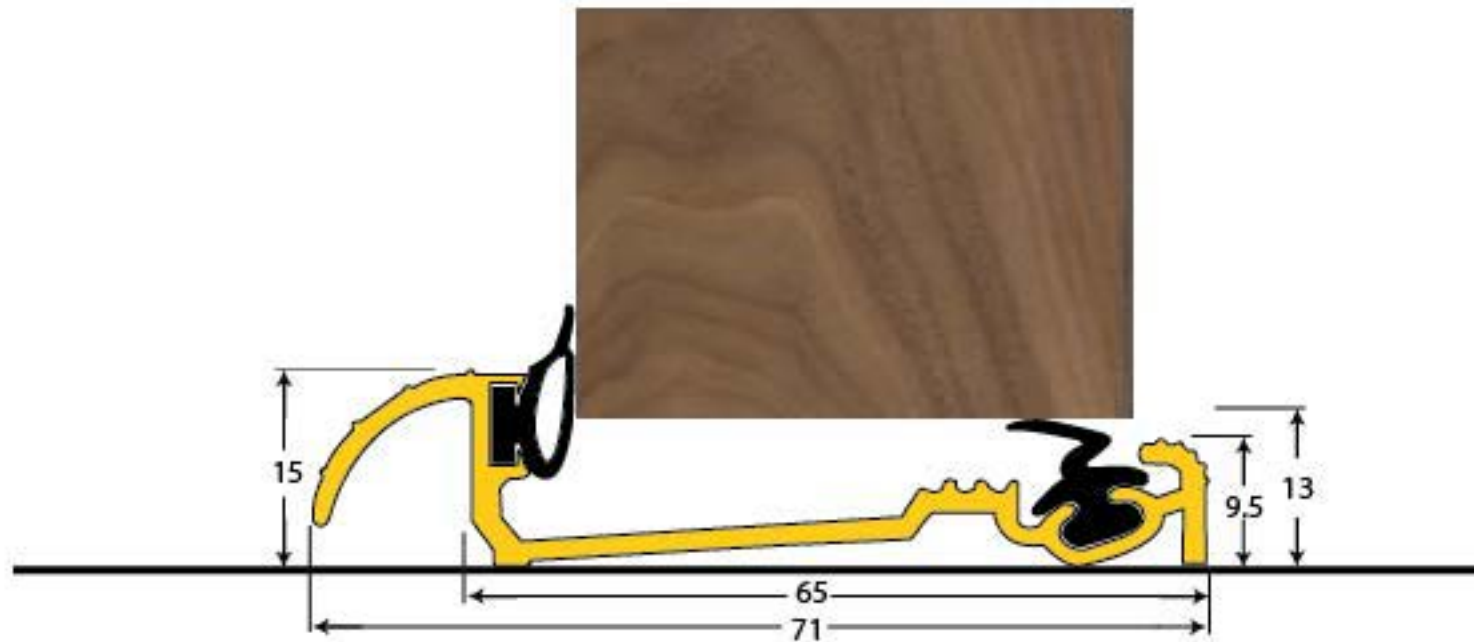

PRODUCT CODE 90171

HANDFORGED
TRADITIONAL
IRONMONGERY

Due to the hand crafted nature of our products all measurements are approximate and should be used as a guide only