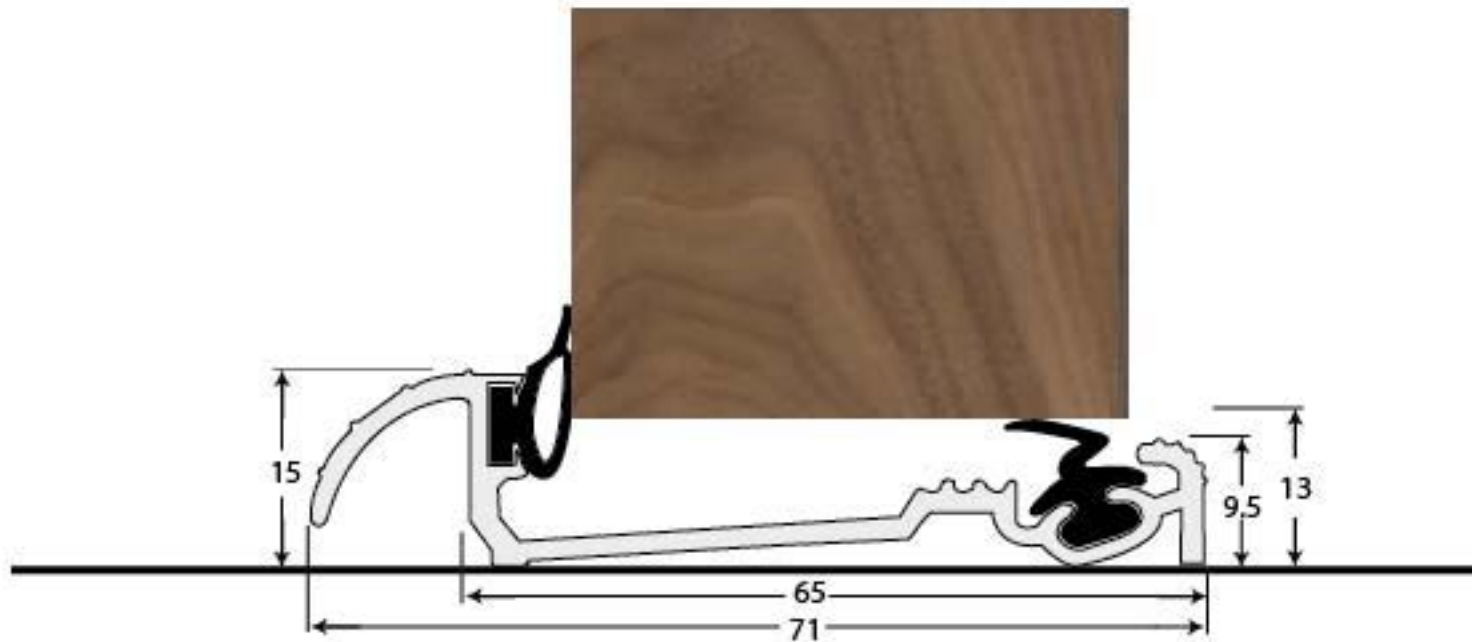

PRODUCT CODE 90172

HANDFORGED
TRADITIONAL
IRONMONGERY

Due to the hand crafted nature of our products all measurements are approximate and should be used as a guide only