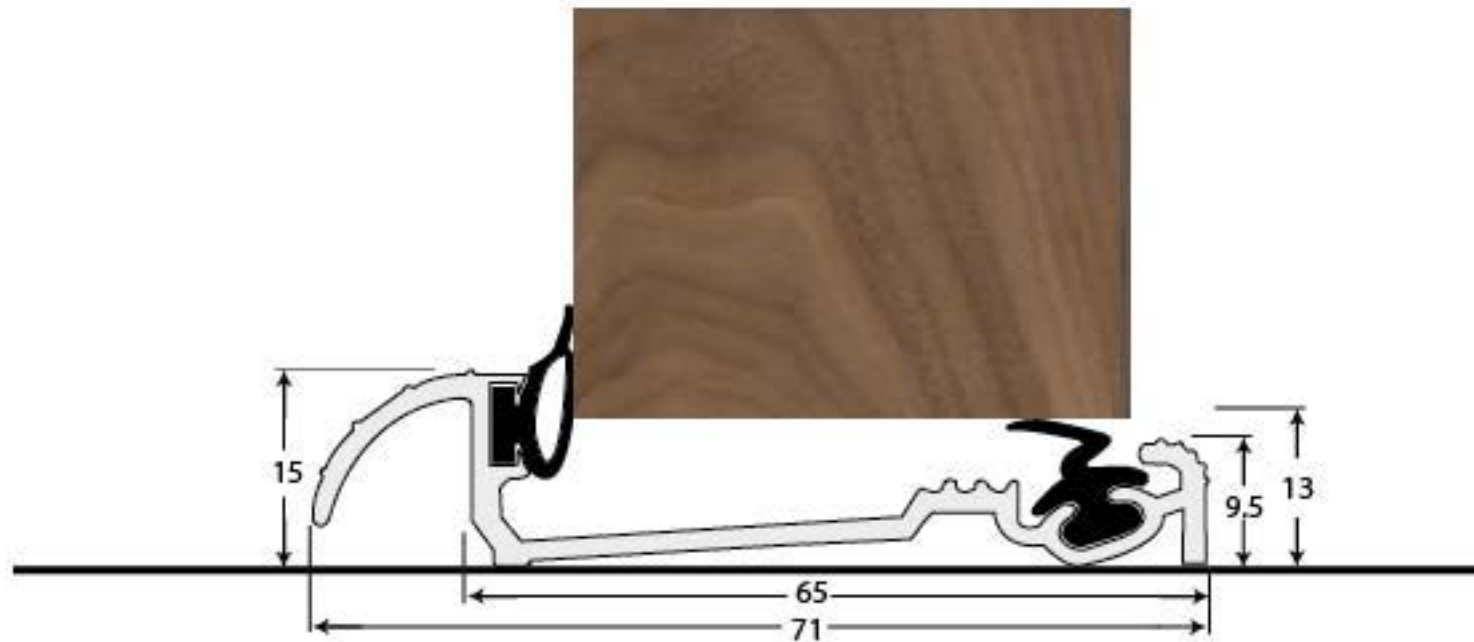

PRODUCT CODE 90173

HANDFORGED
TRADITIONAL
IRONMONGERY

Due to the hand crafted nature of our products all measurements are approximate and should be used as a guide only