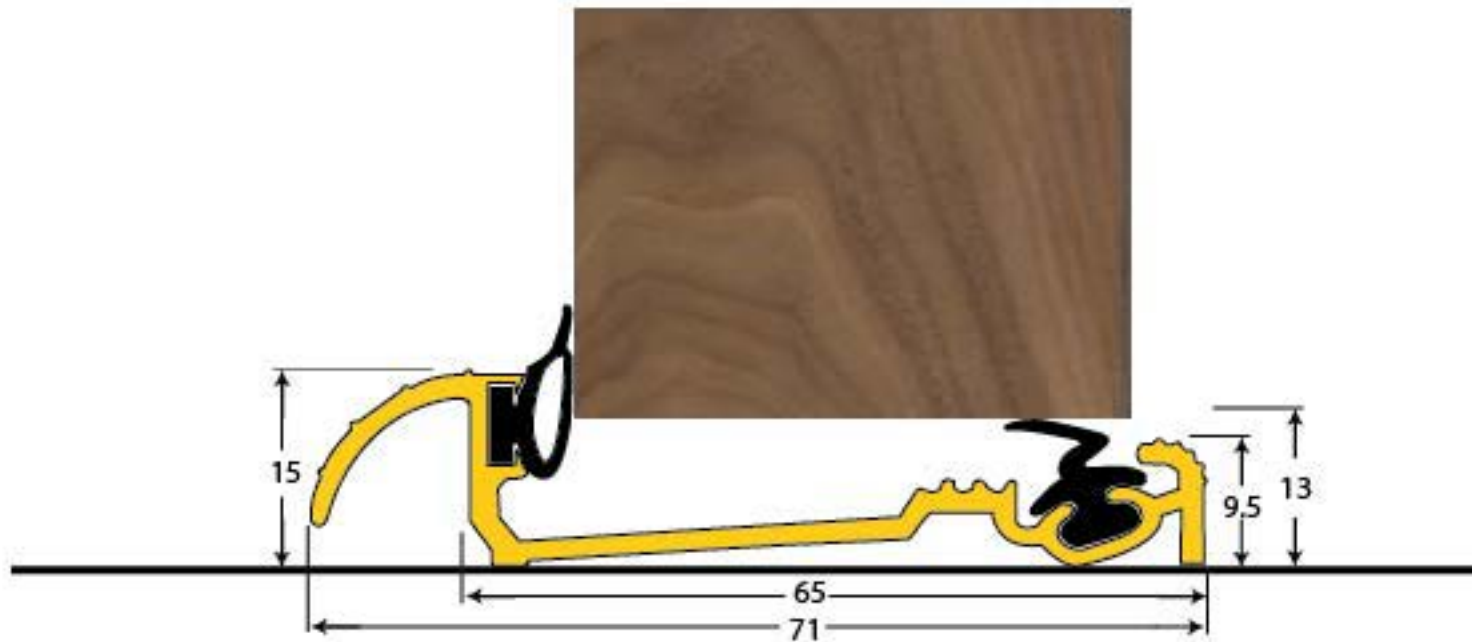

PRODUCT CODE 90174

HANDFORGED  
TRADITIONAL  
IRONMONGERY

Due to the hand crafted nature of our products all measurements are approximate and should be used as a guide only