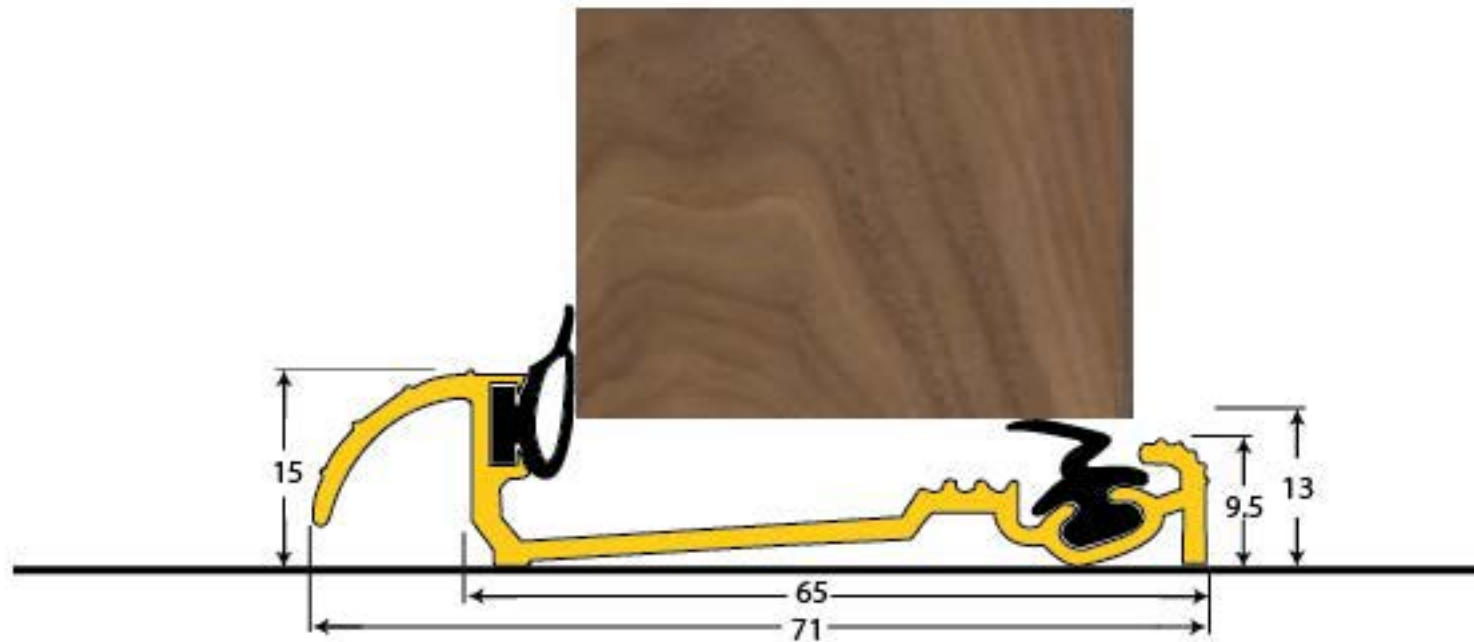

PRODUCT CODE 90175

HANDFORGED
TRADITIONAL
IRONMONGERY

Due to the hand crafted nature of our products all measurements are approximate and should be used as a guide only