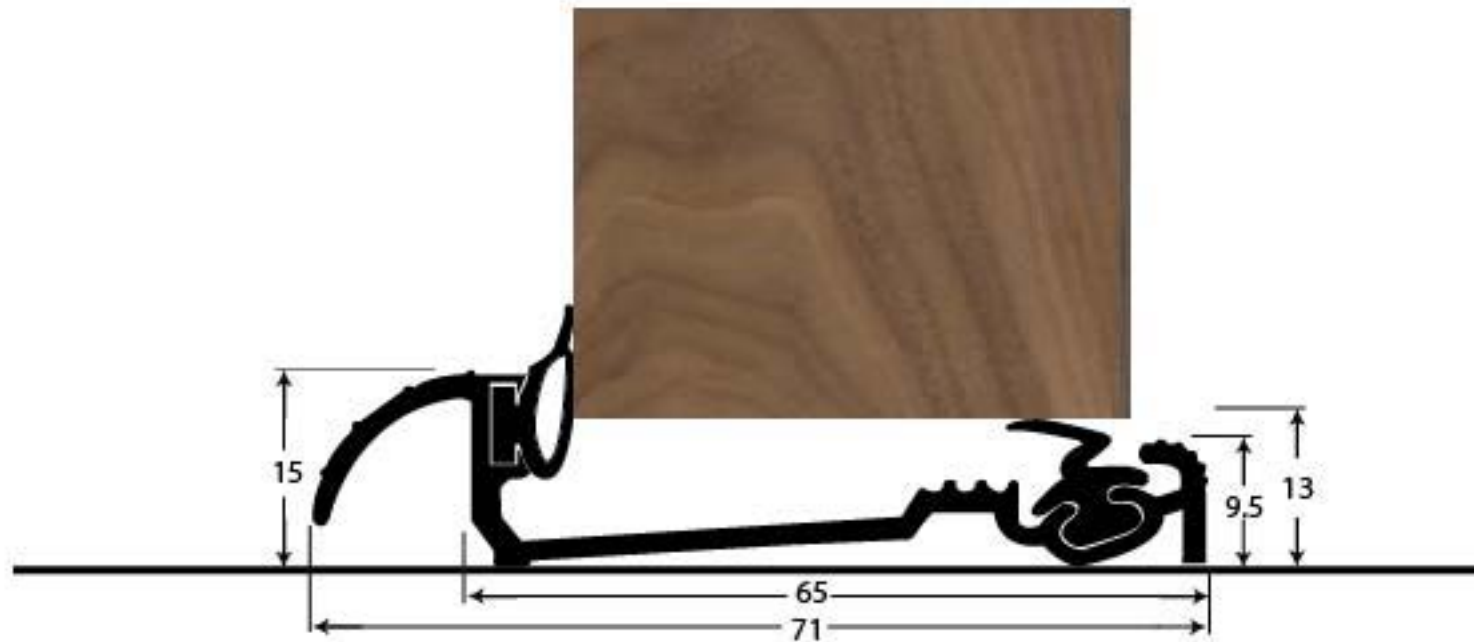

PRODUCT CODE 90176

HANDFORGED
TRADITIONAL
IRONMONGERY

Due to the hand crafted nature of our products all measurements are approximate and should be used as a guide only