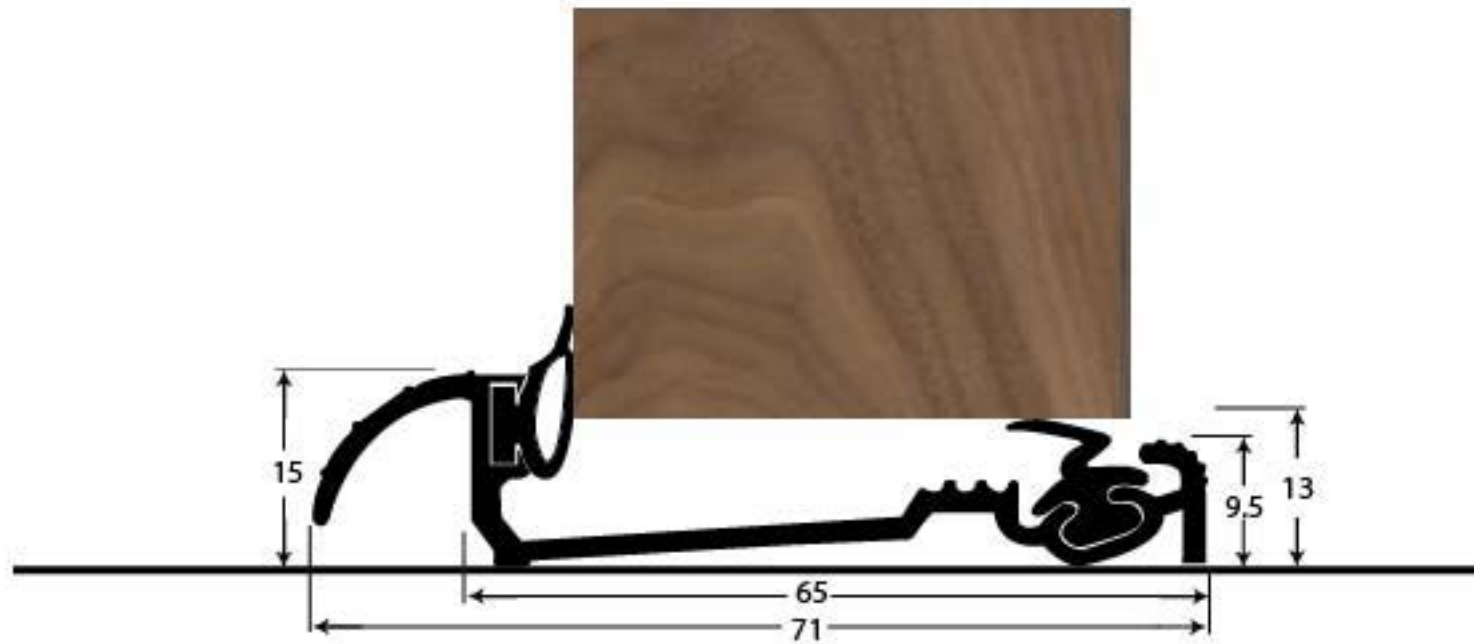

PRODUCT CODE 90177

HANDFORGED
TRADITIONAL
IRONMONGERY

Due to the hand crafted nature of our products all measurements are approximate and should be used as a guide only