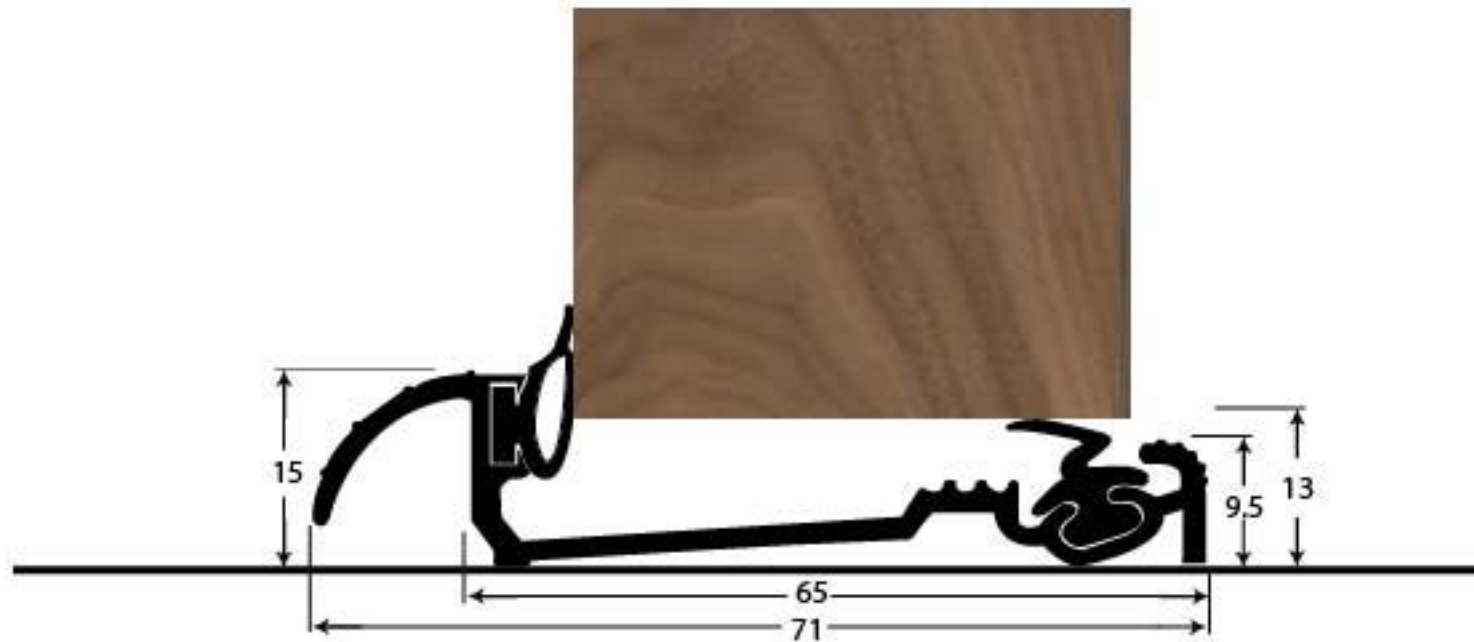

PRODUCT CODE 90178

HANDFORGED  
TRADITIONAL  
IRONMONGERY

Due to the hand crafted nature of our products all measurements are approximate and should be used as a guide only