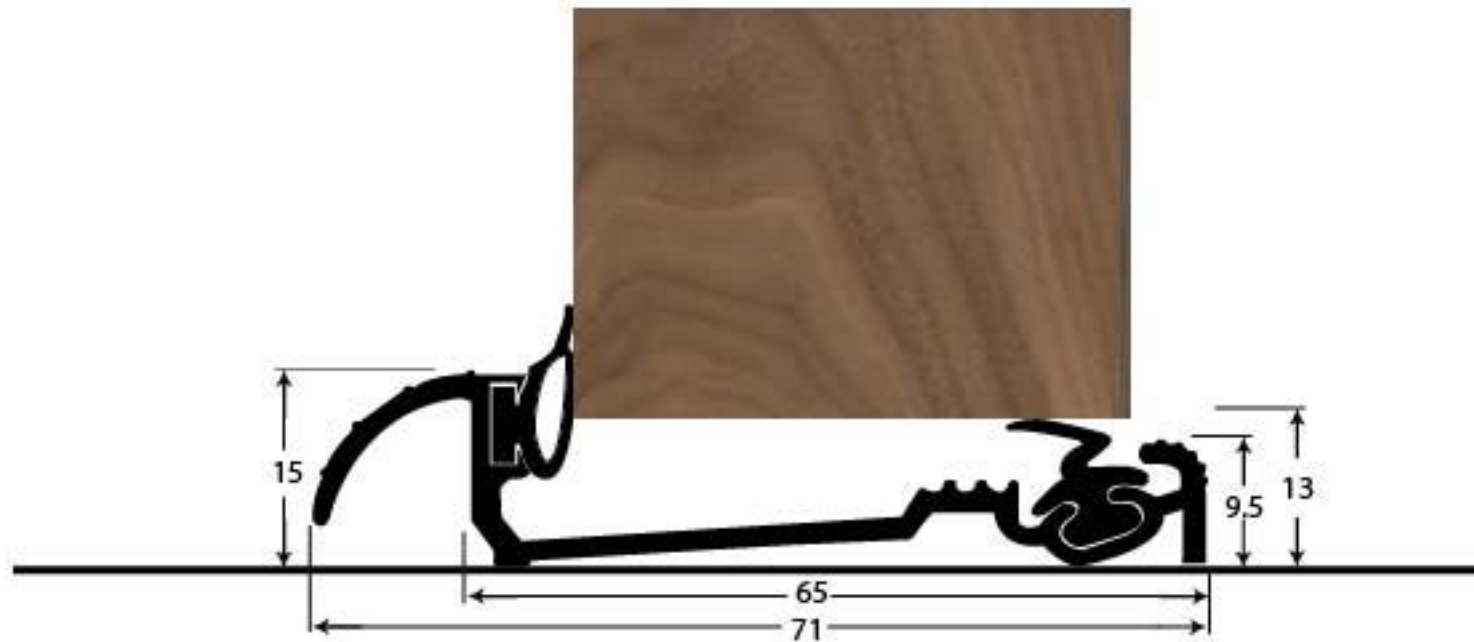

PRODUCT CODE 90179

HANDFORGED
TRADITIONAL
IRONMONGERY

Due to the hand crafted nature of our products all measurements are approximate and should be used as a guide only