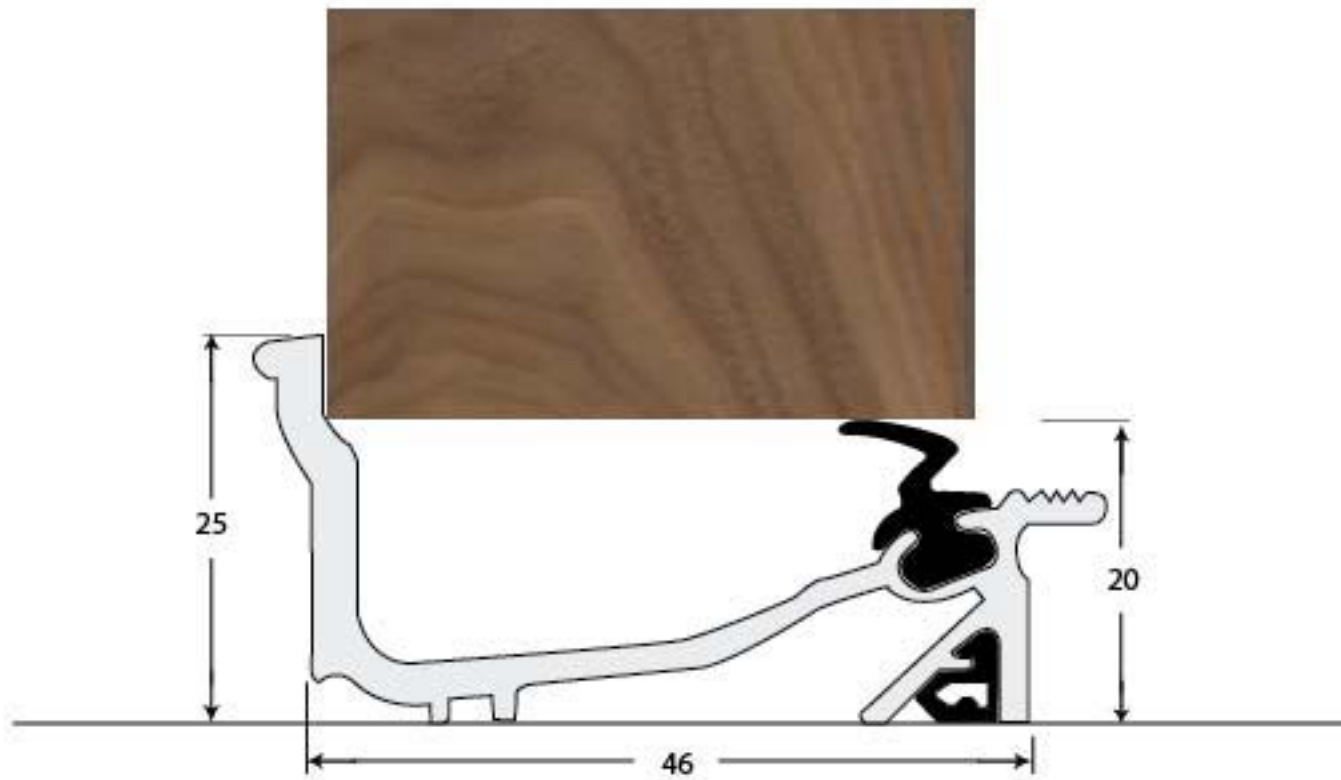

PRODUCT CODE 90180

HANDFORGED
TRADITIONAL
IRON MONGERY

Due to the hand crafted nature of our products all measurements are approximate and should be used as a guide only