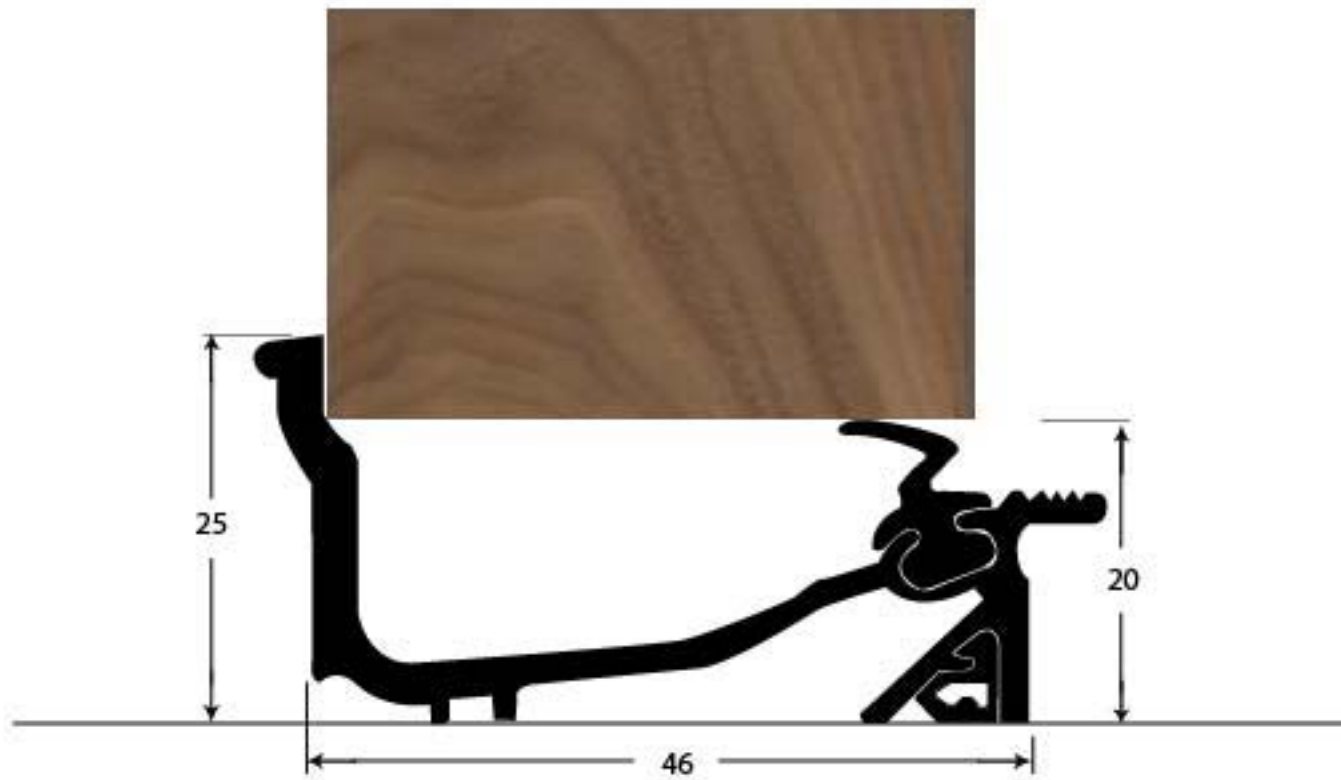

PRODUCT CODE 90181

HANDFORGED
TRADITIONAL
IRONMONGERY

Due to the hand crafted nature of our products all measurements are approximate and should be used as a guide only