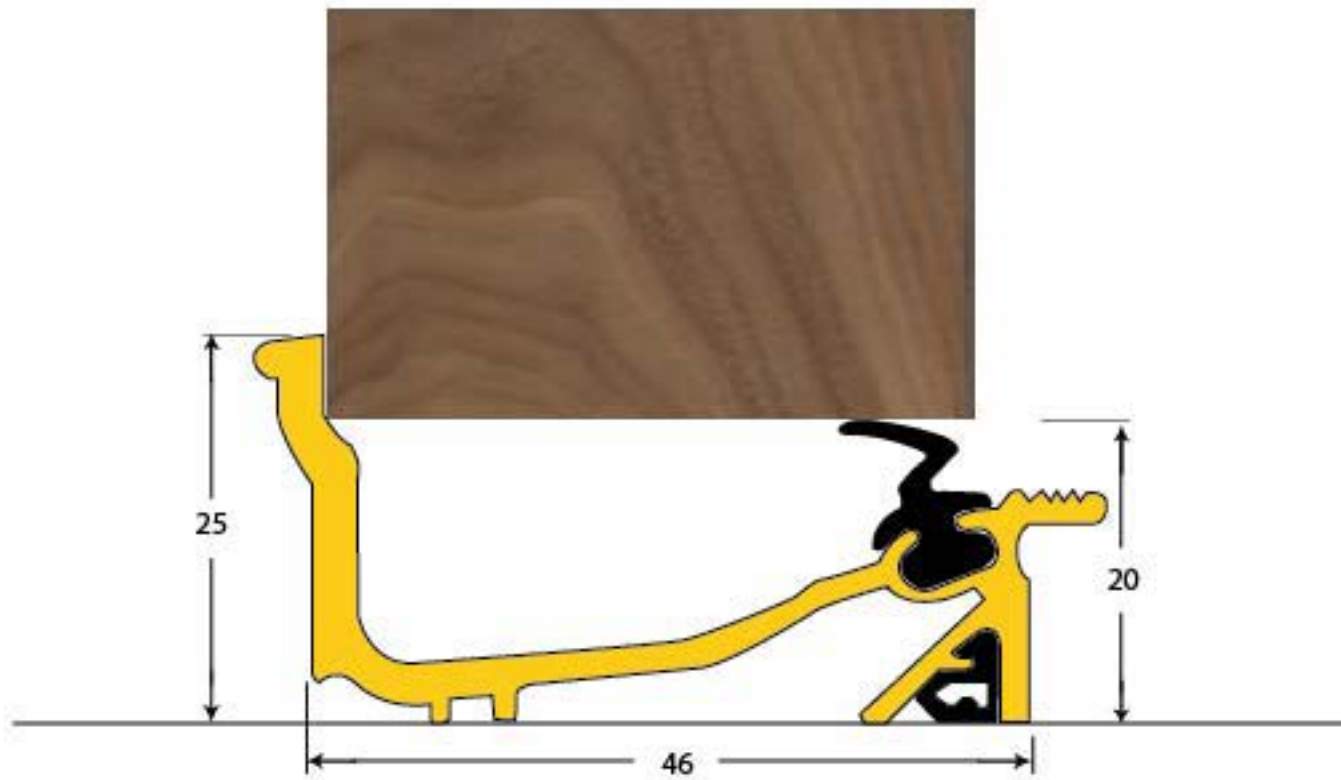

PRODUCT CODE 90182

HANDFORGED  
TRADITIONAL  
IRONMONGERY

Due to the hand crafted nature of our products all measurements are approximate and should be used as a guide only