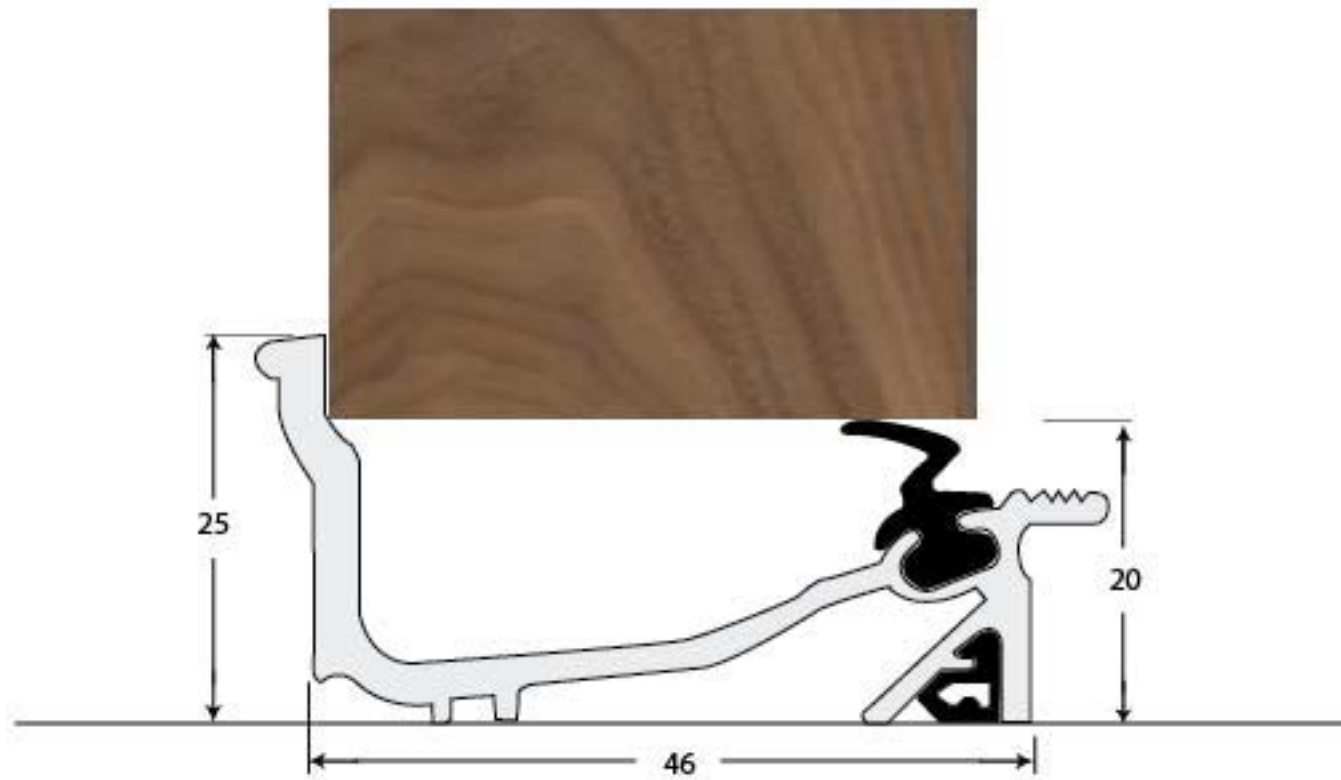

PRODUCT CODE 90183

HANDFORGED
TRADITIONAL
IRONMONGERY

Due to the hand crafted nature of our products all measurements are approximate and should be used as a guide only