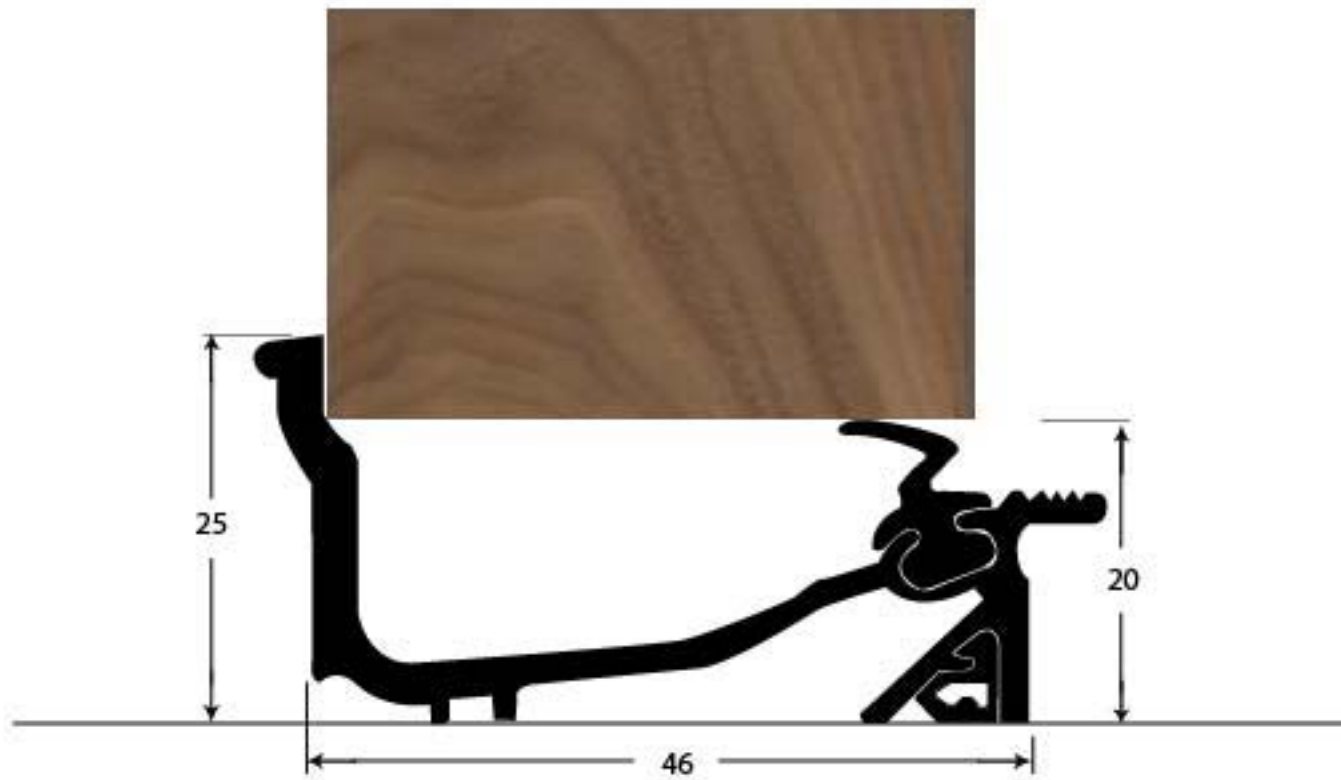

PRODUCT CODE 90184

HANDFORGED
TRADITIONAL
IRON MONGERY

Due to the hand crafted nature of our products all measurements are approximate and should be used as a guide only