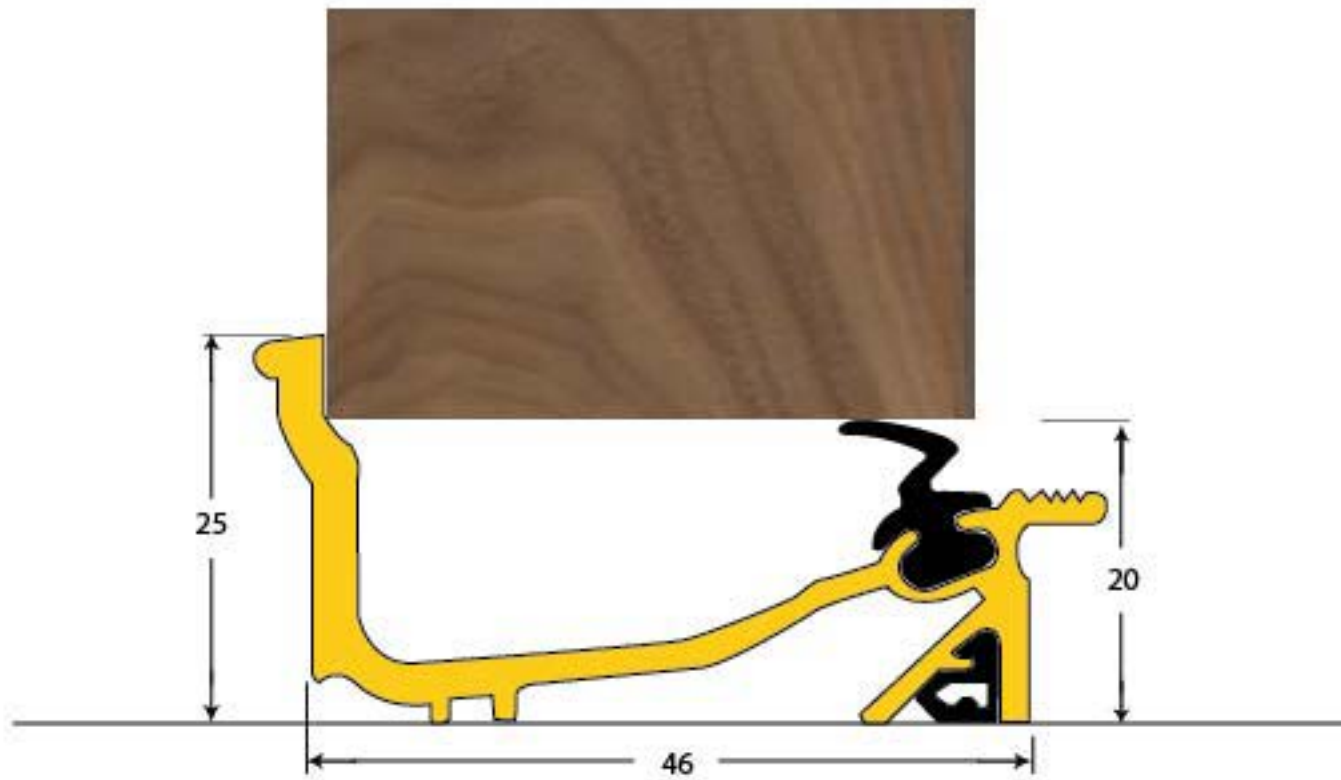

PRODUCT CODE 90185

HANDFORGED
TRADITIONAL
IRONMONGERY

Due to the hand crafted nature of our products all measurements are approximate and should be used as a guide only