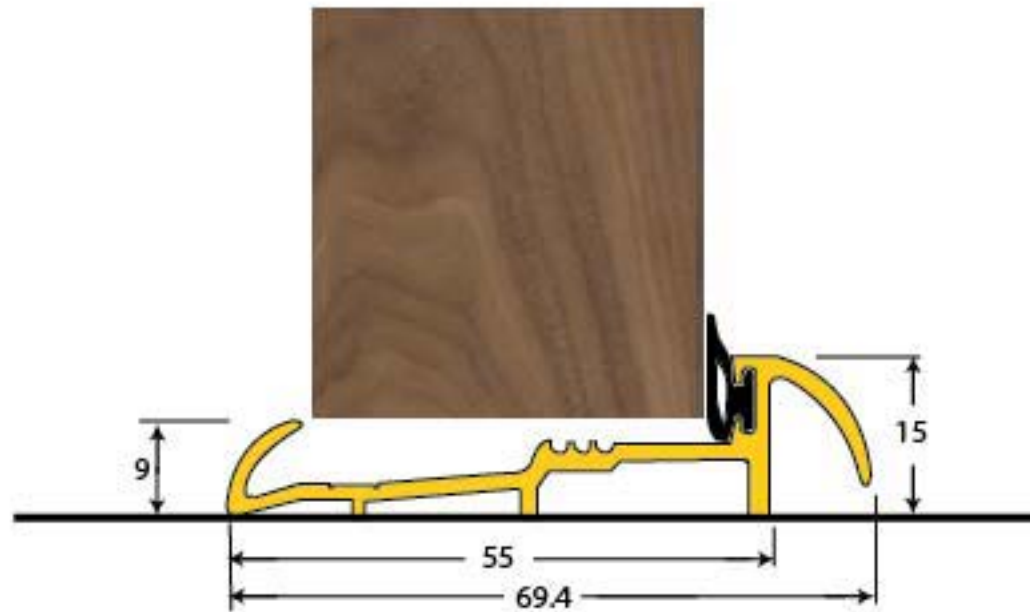

PRODUCT CODE 90186

HANDFORGED  
TRADITIONAL  
IRONMONGERY

Due to the hand crafted nature of our products all measurements are approximate and should be used as a guide only