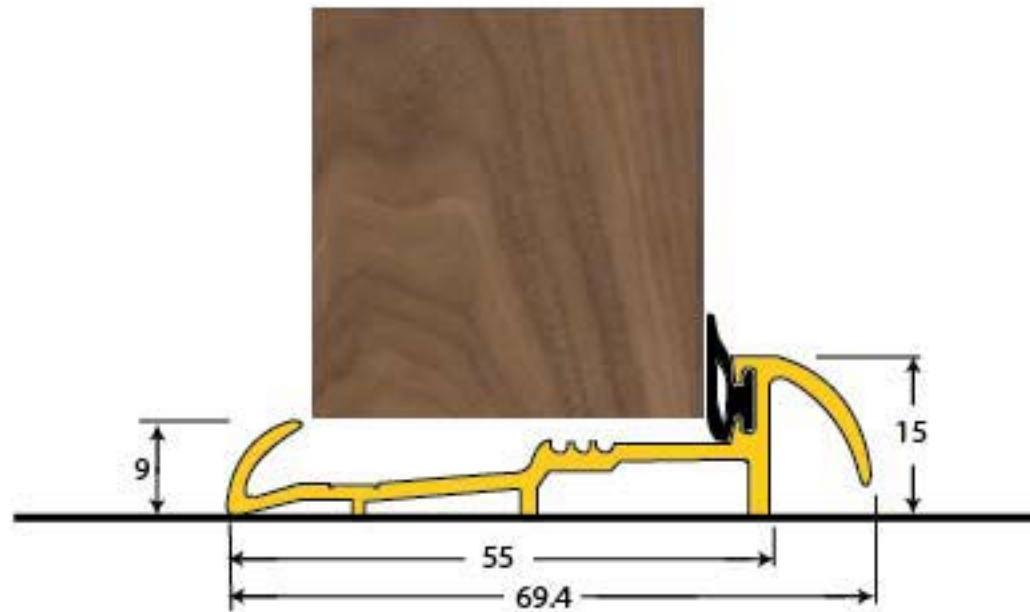

PRODUCT CODE 90187

HANDFORGED  
TRADITIONAL  
IRONMONGERY

Due to the hand crafted nature of our products all measurements are approximate and should be used as a guide only