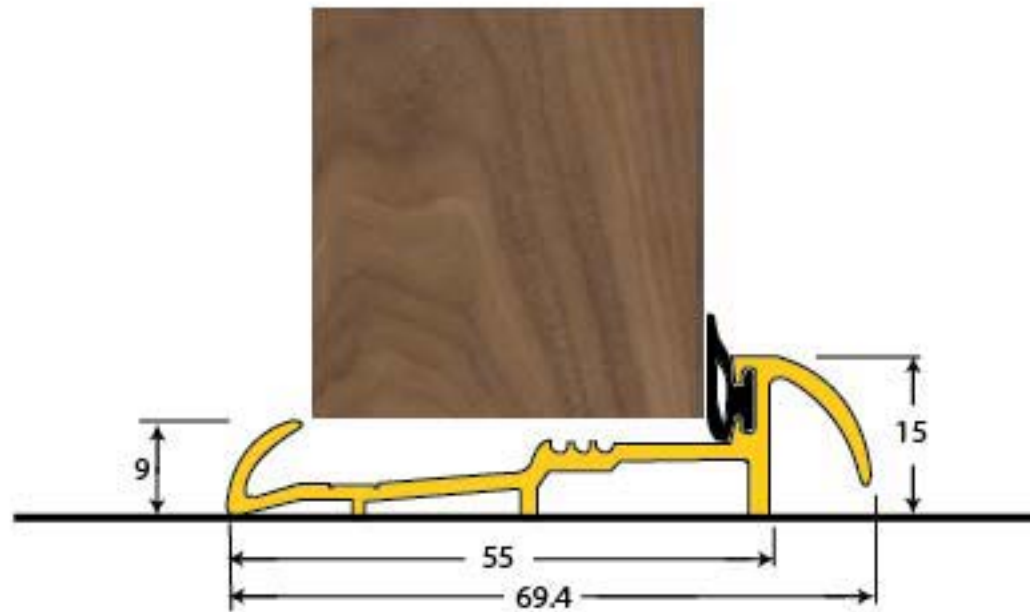

PRODUCT CODE 90188

HANDFORGED  
TRADITIONAL  
IRONMONGERY

Due to the hand crafted nature of our products all measurements are approximate and should be used as a guide only