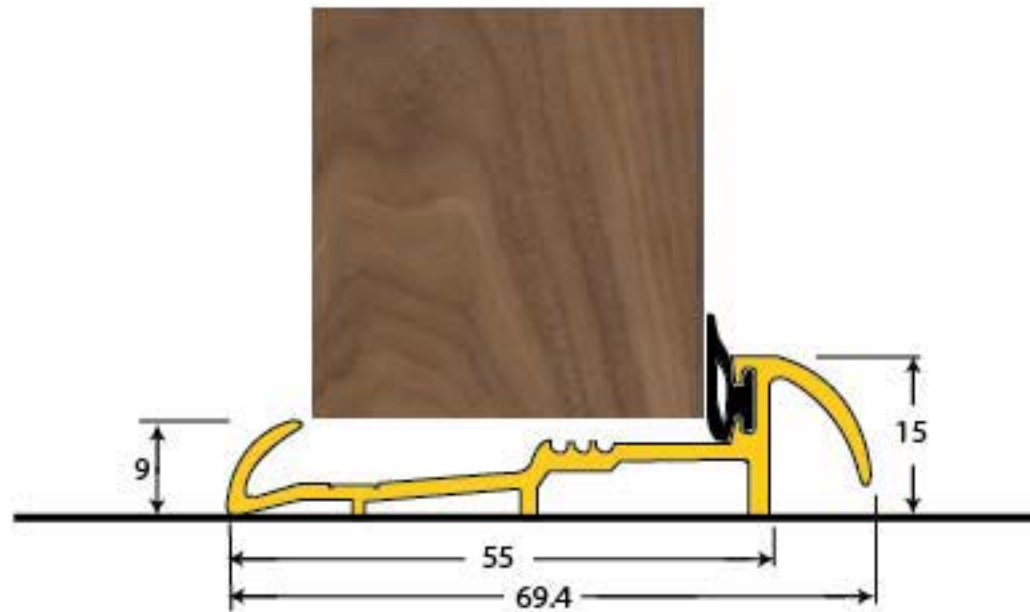

PRODUCT CODE 90189

HANDFORGED
TRADITIONAL
IRONMONGERY

Due to the hand crafted nature of our products all measurements are approximate and should be used as a guide only