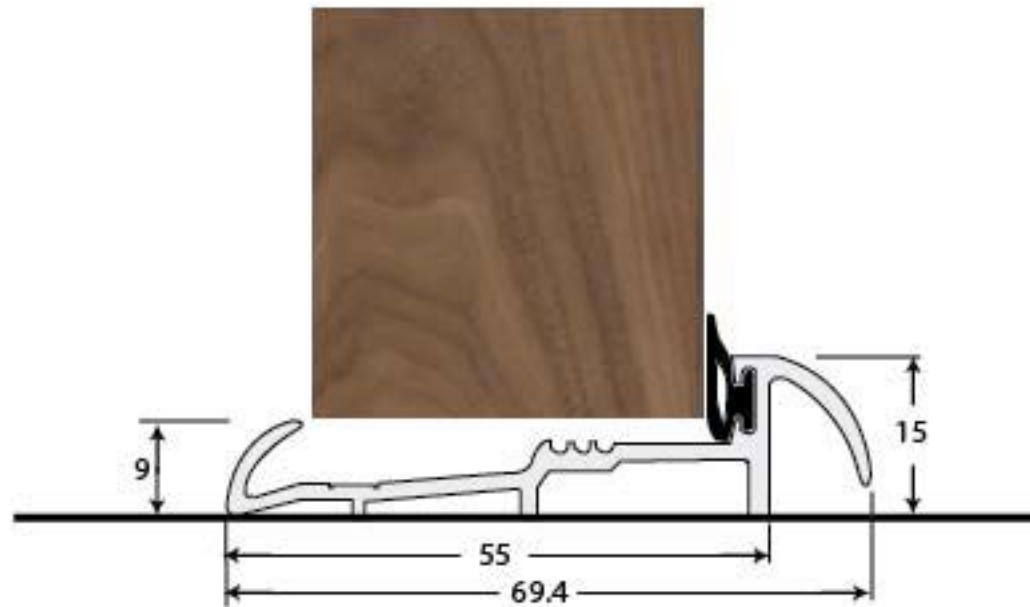

PRODUCT CODE 90190

HANDFORGED  
TRADITIONAL  
IRONMONGERY

Due to the hand crafted nature of our products all measurements are approximate and should be used as a guide only